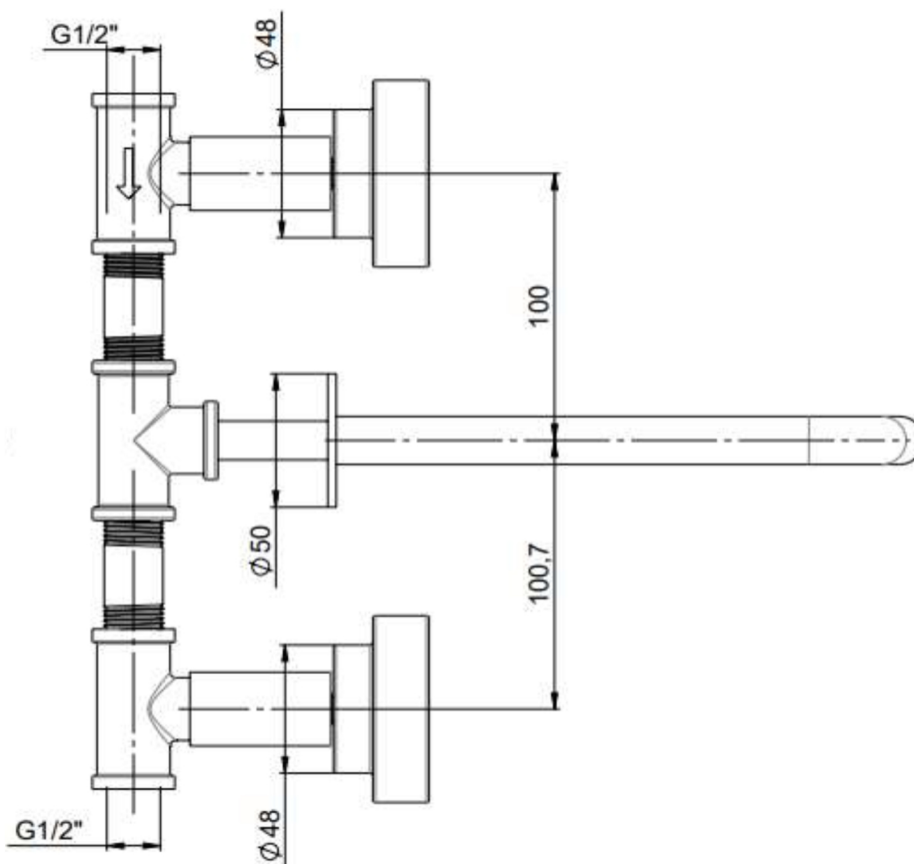

CEMENTO

Category: Bathroom Faucet

Material: Brass

Dimensions:

7.8" (L) x 1.9" (W) x 7.4" (H)

Colors:

Matt
Nickel

Polished
Chrome

Brushed
Gun Metal

Matt
Black

Technical Data

*Numbers are in millimeters