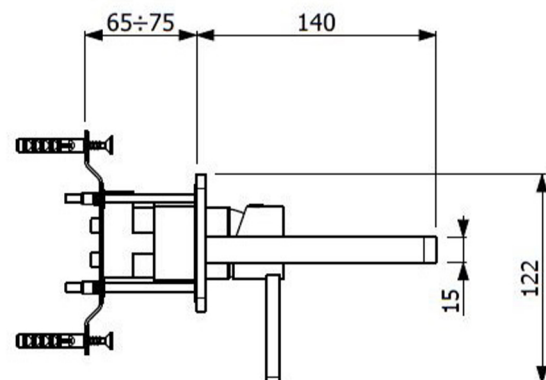

## AQUA

Category: Bathroom Faucet

Material: Lead-Free Brass

Dimensions: 9.8" (L) x 3.1" (W) x 5.5" (H)

Description: Luxury bathroom faucet in polished chrome finish.

\*Numbers are in millimeter