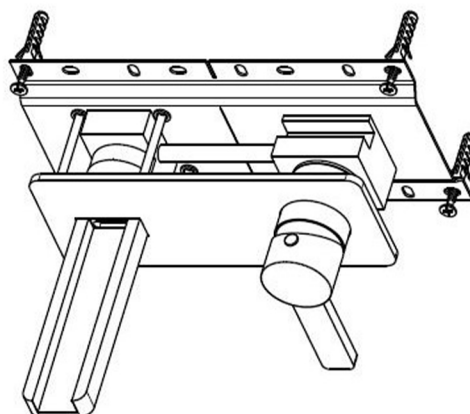

## AQUA

Category: Bathroom Faucet

Material: Lead-Free Brass

Dimensions: 9.8" (L) x 3.1" (W) x 5.5" (H)

Description: Luxury bathroom faucet in polished chrome finish.

\*Numbers are in millimeter