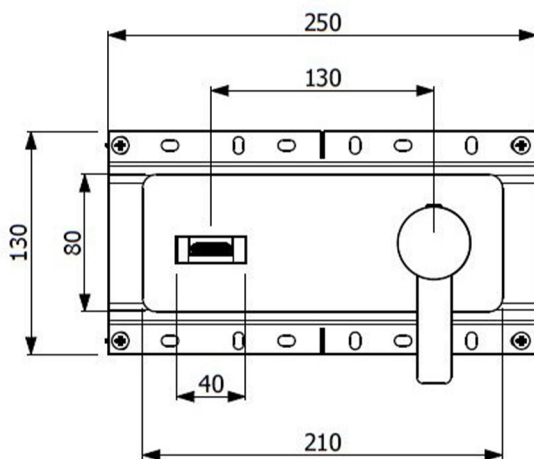

## AQUA

Category: Bathroom Faucet

Material: Lead-Free Brass

Dimensions: 9.8" (L) x 3.1" (W) x 5.5" (H)

Description: Luxury bathroom faucet in polished chrome finish.

\*Numbers are in millimeter