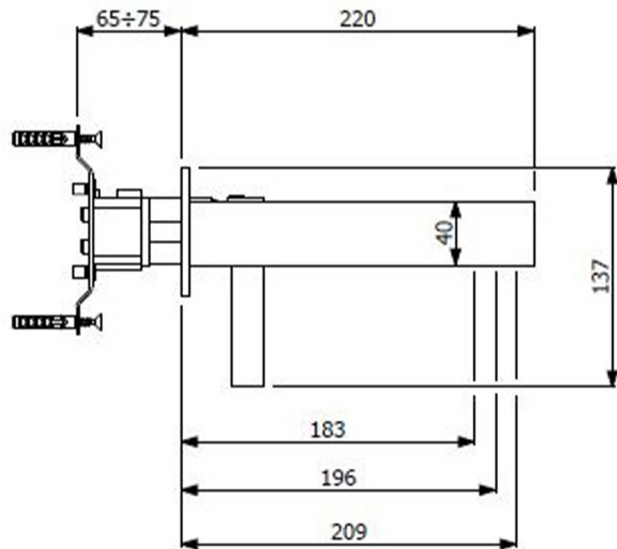

CASO

Category: Bathroom Faucet

Material: Lead-Free Brass

Dimensions: 9.8" (L) x 3.1" (W) x 8.6" (H)

Description: Luxury bathroom faucet in brushed gold finish.

*Numbers are in millimeter