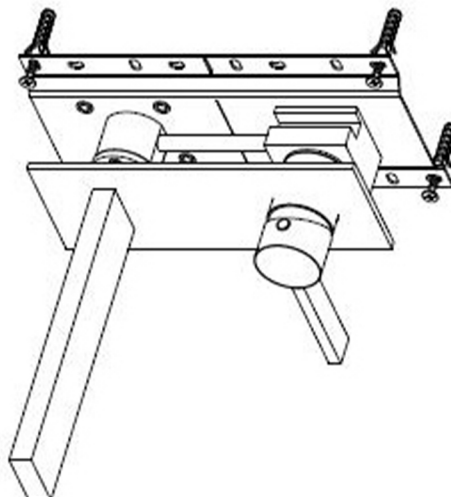

CASO

Category: Bathroom Faucet

Material: Lead-Free Brass

Dimensions: 9.8" (L) x 3.1" (W) x 8.6" (H)

Description: Luxury bathroom faucet in brushed gold finish.

*Numbers are in millimeter