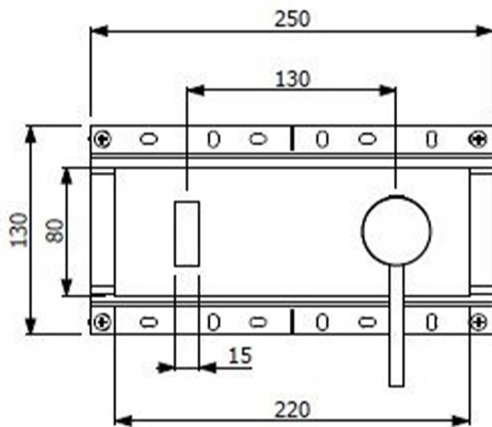

CASO

Category: Bathroom Faucet

Material: Lead-Free Brass

Dimensions: 9.8" (L) x 3.1" (W) x 8.6" (H)

Description: Luxury bathroom faucet in brushed gold finish.

*Numbers are in millimeter