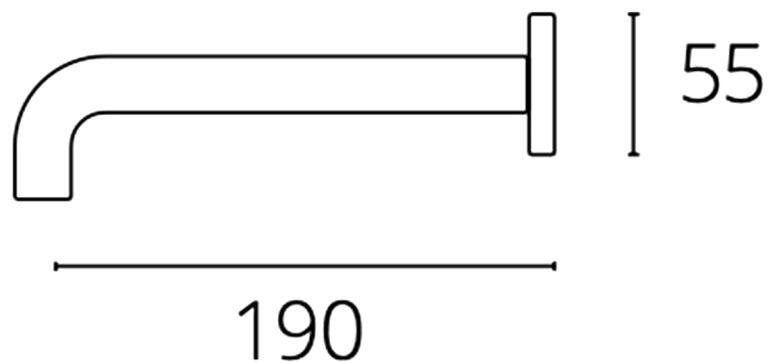

TONALITA

Model: Tonalita

Category: Bathroom Faucet

Material: Lead-Free Brass/Crystal

Dimensions: 7.4" (L) x 2.1" (W)

Description: Luxury wallmount bathroom faucet with crystal handles.

*Numbers are in millimeters