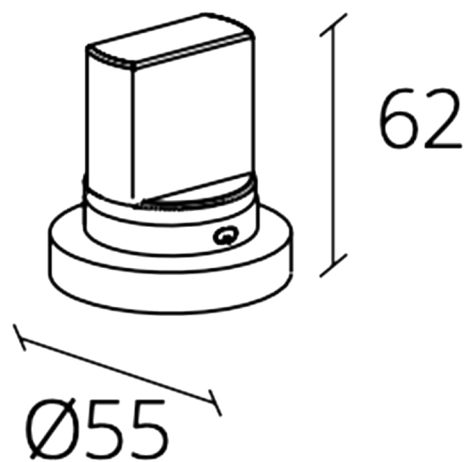

TONALITA

Model: Tonalita

Category: Bathroom Faucet

Material: Lead-Free Brass/Crystal

Dimensions: 7.4" (L) x 2.1" (W)

Description: Luxury wallmount bathroom faucet with crystal handles.

*Numbers are in millimeters