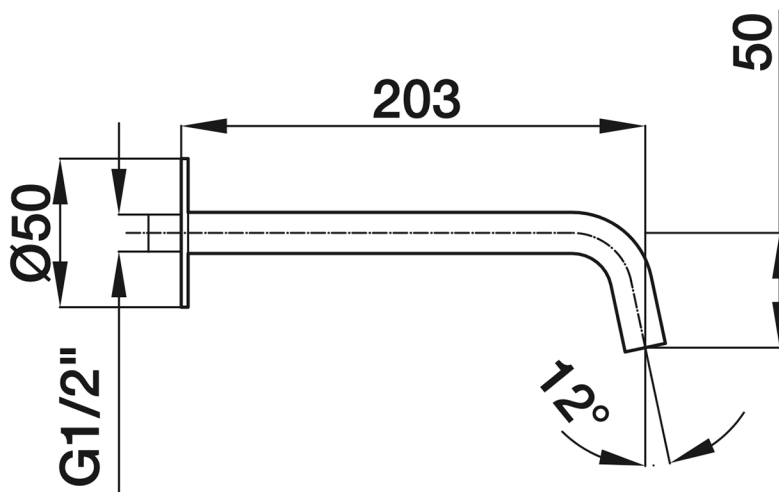

PREZIOSA

Model: Preziosa

Category: Bathroom Faucet

Material: Lead-Free Brass

Dimensions:

1.2" (L) x 1.2" (W) x 7.9" (H)

Description: Luxury wall-mount bathroom faucet with semiprecious stone handles.

*Numbers are in millimeters