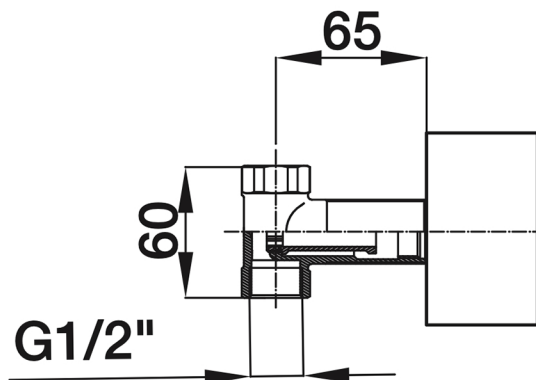

PREZIOSA

Model: Preziosa

Category: Bathroom Faucet

Material: Lead-Free Brass

Dimensions:

1.2" (L) x 1.2" (W) x 7.9" (H)

Description: Luxury wall-mount bathroom faucet with semiprecious stone handles.

*Numbers are in millimeters