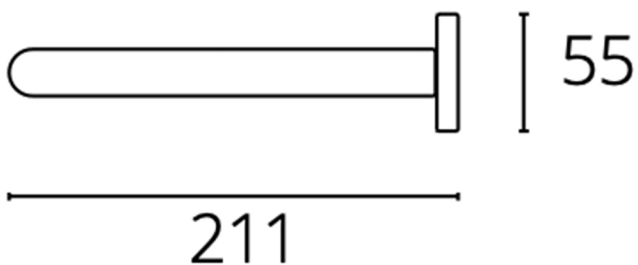

POLI

Model: Poli

Category: Bathroom Faucet

Material: Lead-Free Brass/Crystal

Dimensions: 8.3"(L) x 2.1"(W)

Description: Luxury wallmount bathroom faucet with crystal handles.

*Numbers are in millimeters