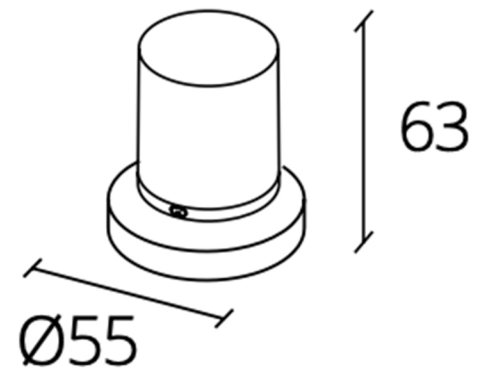

POLI

Model: Poli

Category: Bathroom Faucet

Material: Lead-Free Brass/Crystal

Dimensions: 8.3"(L) x 2.1"(W)

Description: Luxury wallmount bathroom faucet with crystal handles.

*Numbers are in millimeters