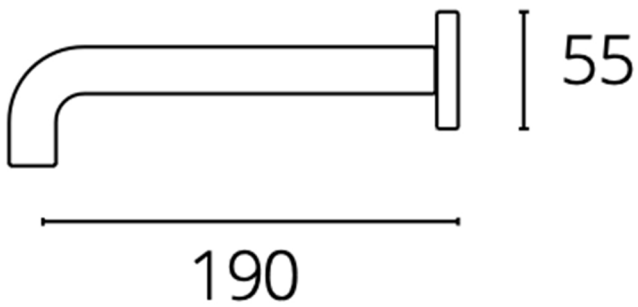

POLI

Model: Poli

Category: Bathroom Faucet

Material: Lead-Free Brass/Crystal

Dimensions: 8.3"(L) x 2.1"(W)

Description: Luxury wallmount bathroom faucet with crystal handles.

*Numbers are in millimeters