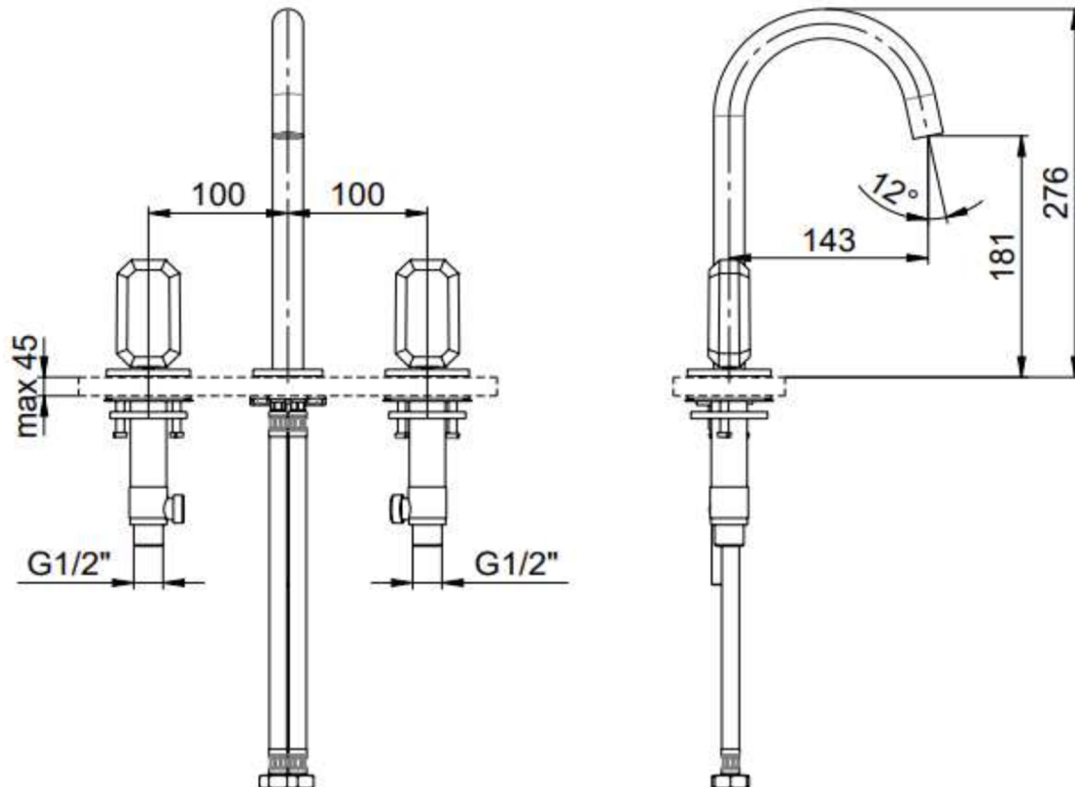

OTTO

Category: Bathroom Faucet

Material: Crystal/Brass

Dimensions:

7.8" (L) x 5.6" (W) x 10.8" (H)

Colors:

Polished
Gold

Brushed
Gold

Polished
Chrome

Brushed
Gun Metal

Mat
Black

Technical Data

*Numbers are in millimeters