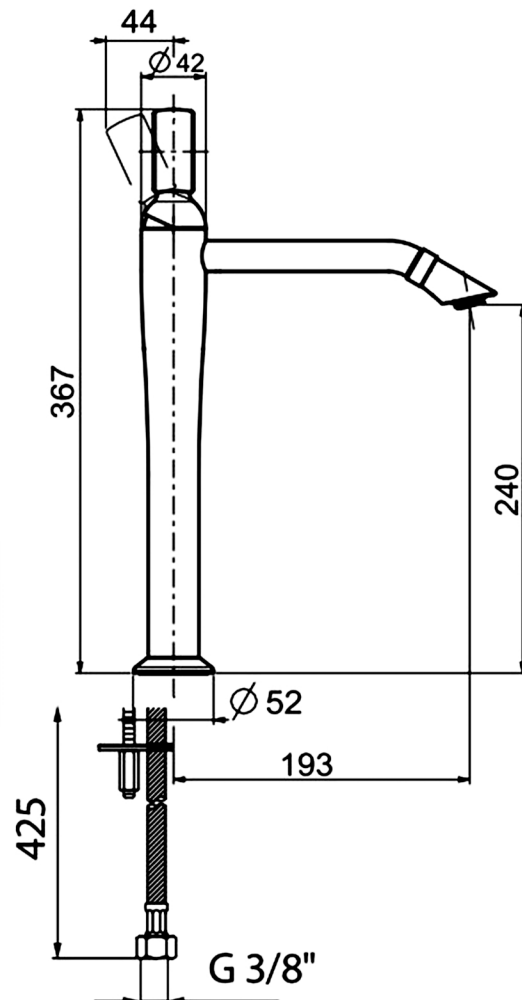

FAU-OPH-PGL

Category: Bathroom Faucet

Material: Lead-Free Brass

Dimensions: 8.8" (L) x 2" (W) x 14.4" (H)

Description: Luxury bathroom faucet in polished gold finish.

\*Numbers are in millimeter