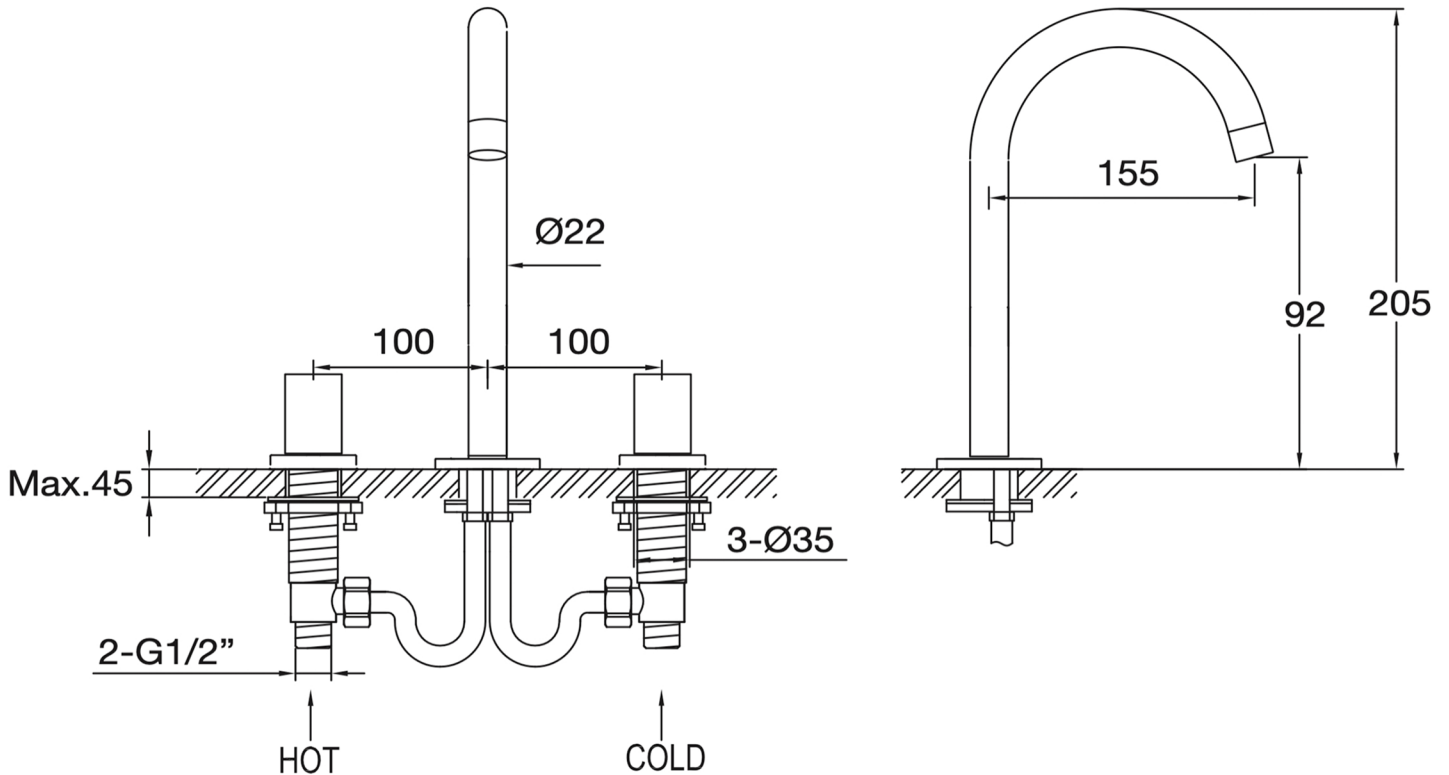

MARBLE

Category: Bathroom Faucet

Material: Lead-Free Brass

Dimensions: 5.8" (L) x 0.8" (W) x 10.4" (H)

Description: Luxury bathroom faucet in polished gold finish.

*Numbers are in millimeters