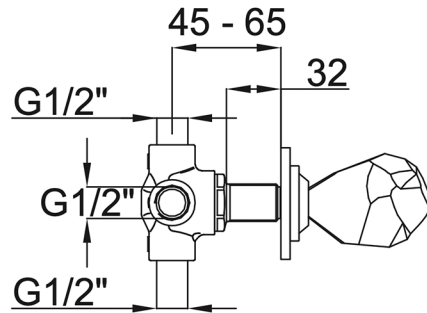

False ceiling 700x400mm showerhead with 3 functions-rainfall, double waterfall and mist spray. 4 RGB led lights with remote control for light switch and transformer (12V). Install with a 3-way mixer.

Built-in diverter 4 ways

Built-in key step 1/2"

Round wall outlet 1/2"- 1/2"

Flexible hose 1,70 m pv

Hand shower

Shower sliding