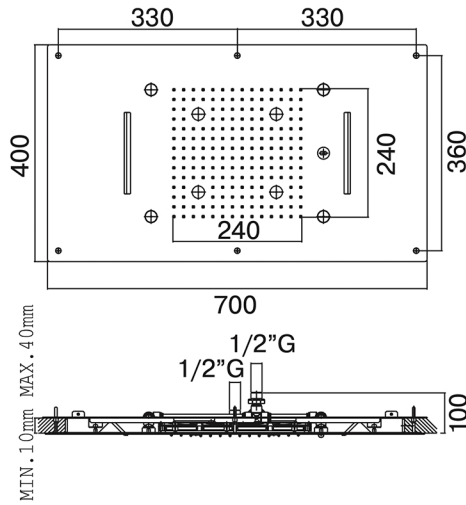

False ceiling 700x400mm showerhead with 3 functions-rainfall, double waterfall and mist spray. 4 RGB led lights with remote control for light switch and transformer (12V). Install with a 3-way mixer.

Built-in diverter 4 ways

Built-in key step 1/2"

Round wall outlet 1/2"- 1/2"

Flexible hose 1,70 m pv

Hand shower

Shower sliding