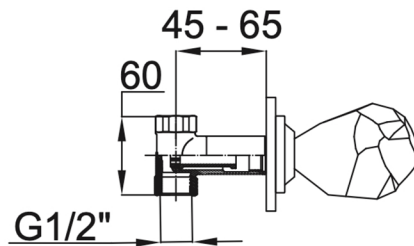

False ceiling 700x400mm showerhead with 3 functions-rainfall, double waterfall and mist spray. 4 RGB led lights with remote control for light switch and transformer (12V). Install with a 3-way mixer.

Built-in diverter 4 ways

Built-in key step 1/2"

Round wall outlet 1/2"- 1/2"

Flexible hose 1,70 m pv

Hand shower

Shower sliding