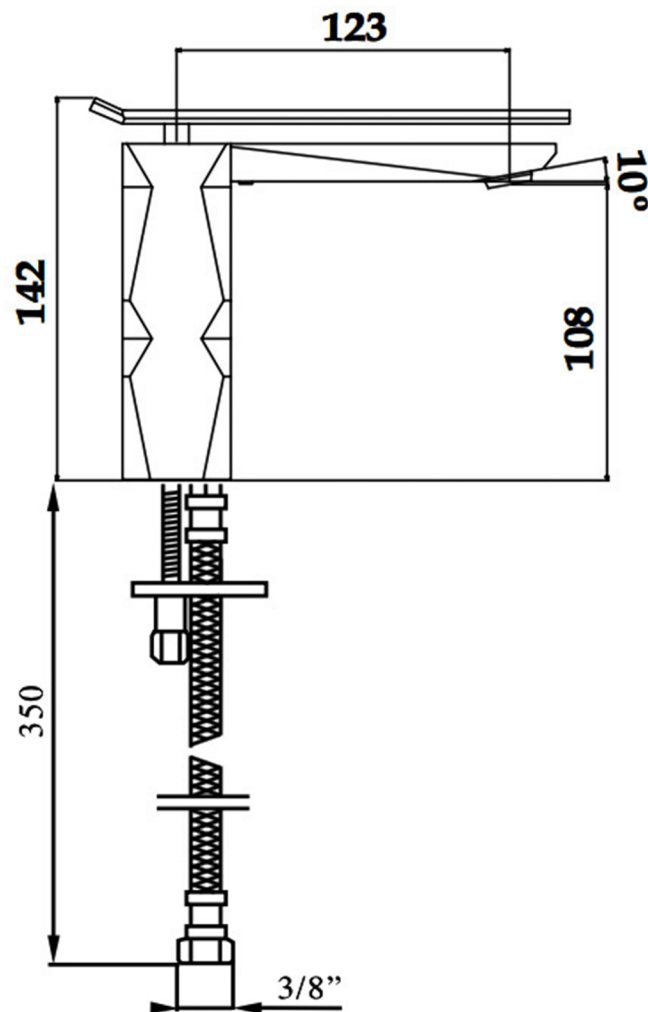

IKON

Model: IKON

Category: Bathroom Faucet

Material: Lead-Free Brass

Dimensions: 8.1" (L) x 1.3" (W) x 5.6" (H)

Description: Luxury bathroom faucet in polished gold finish.

*Numbers are in millimeter