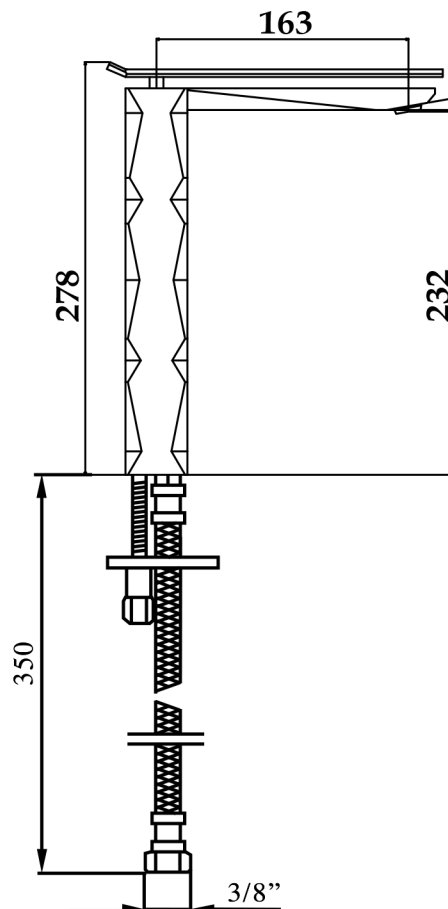

# IKON

**Category:** Bathroom Faucet

**Material:** Lead-Free Brass

**Dimensions:**

8.8" (L) x 1.3" (W) x 10.9" (H)

**Colors:**

## Technical Data

\*Numbers are in millimeters