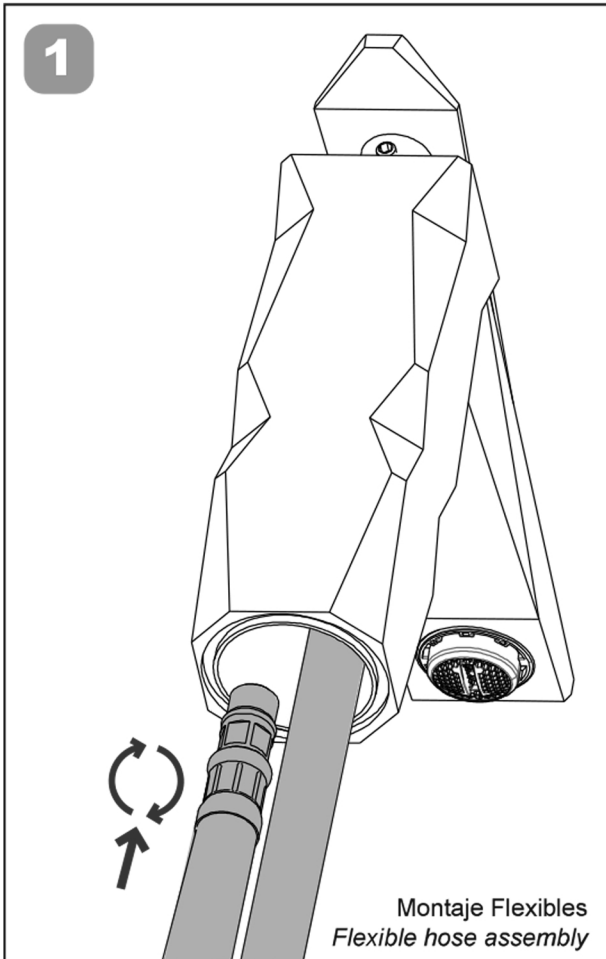

Scheda Montaggio

Assembly Instructions

  Presión Pressure BAR PSI	Min / Max 5 Max 72 Max 0.5 Min 7 Min 	Recomendada Recommended 1 ~ 3 14 ~ 45
  Temperatura Temperature °C °F	80°C Max 176°F Max	50°~60 °C 122~140 °F