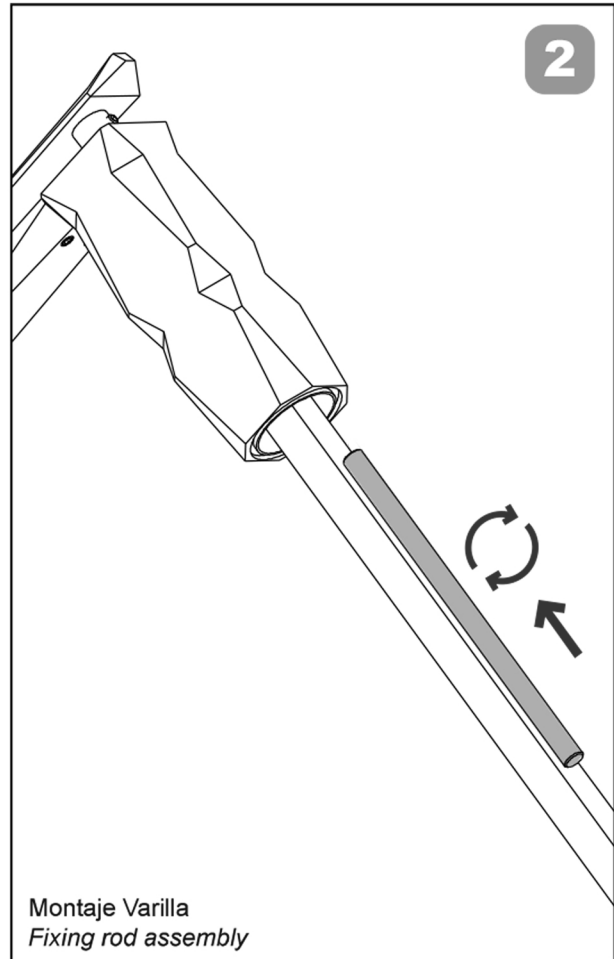

Scheda Montaggio

Assembly Instructions

  Presión Pressure BAR PSI	Min / Max 5 Max 72 Max 0.5 Min 7 Min 	Recomendada Recommended 1 ~ 3 14 ~ 45
  Temperatura Temperature °C °F	80°C Max 176°F Max	50°~60 °C 122~140 °F