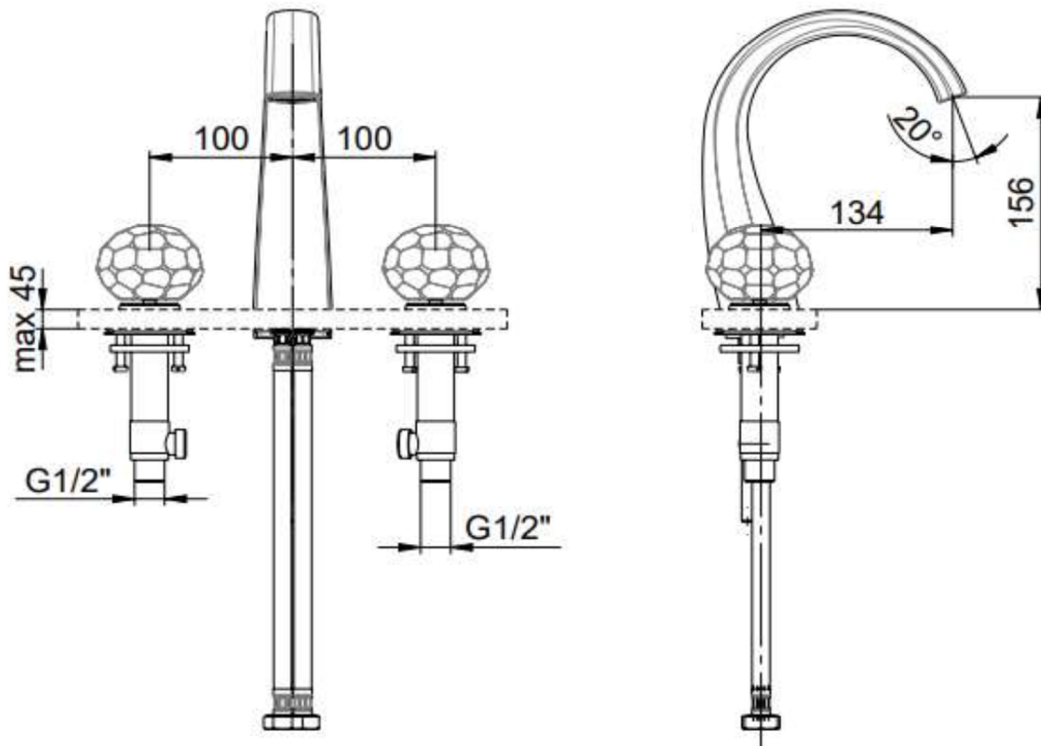

# GLAMOUR

**Category:** Bathroom Faucet

**Material:** Crystal/Brass

**Dimensions:**

7.8" (L) x 5.2" (W) x 6.1" (H)

**Colors:**

Polished  
Gold

Brushed  
Gold

## Technical Data

\*Numbers are in millimeters