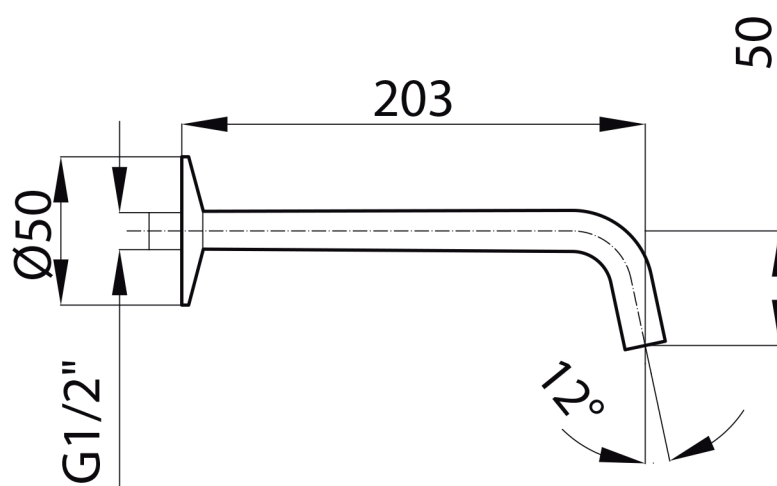

FIORITURA

Model: Fioritura

Category: Bathroom Sink

Material: Lead-Free Brass

Dimensions: 2.3"(L) x 2.3"(W) x 7.9(H)

Description: Luxury wall-mount bathroom faucet.

*Numbers are in millimeters