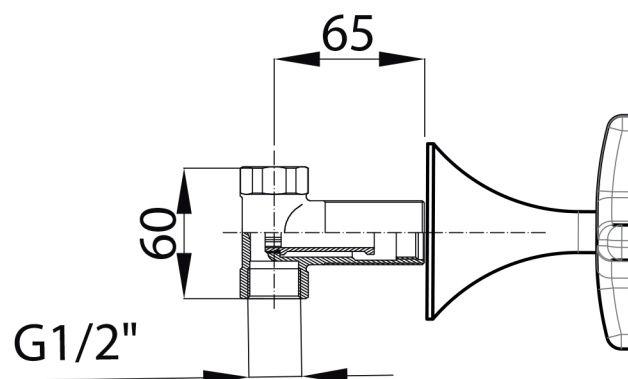

FIORITURA

Model: Fioritura

Category: Bathroom Sink

Material: Lead-Free Brass

Dimensions: 2.3"(L) x 2.3"(W) x 7.9(H)

Description: Luxury wall-mount bathroom faucet.

*Numbers are in millimeters