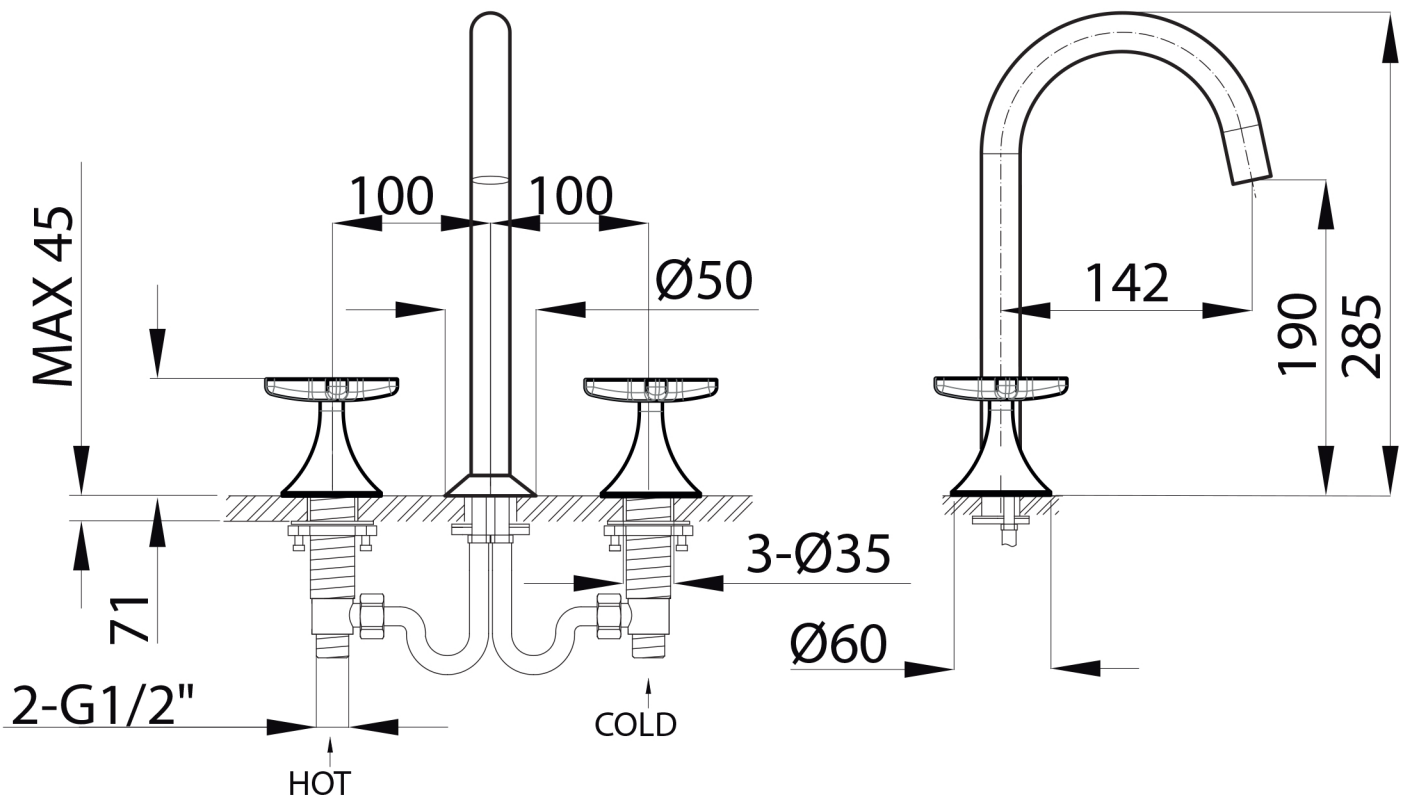

FIORITURA

Model: Fioritura

Category: Bathroom Sink

Material: Lead-Free Brass

Dimensions:

12.2"(L) x 2.3"(W) x 11.2"(H)

Description: Luxury 3-hole bathroom faucet.

*Numbers are in millimeters