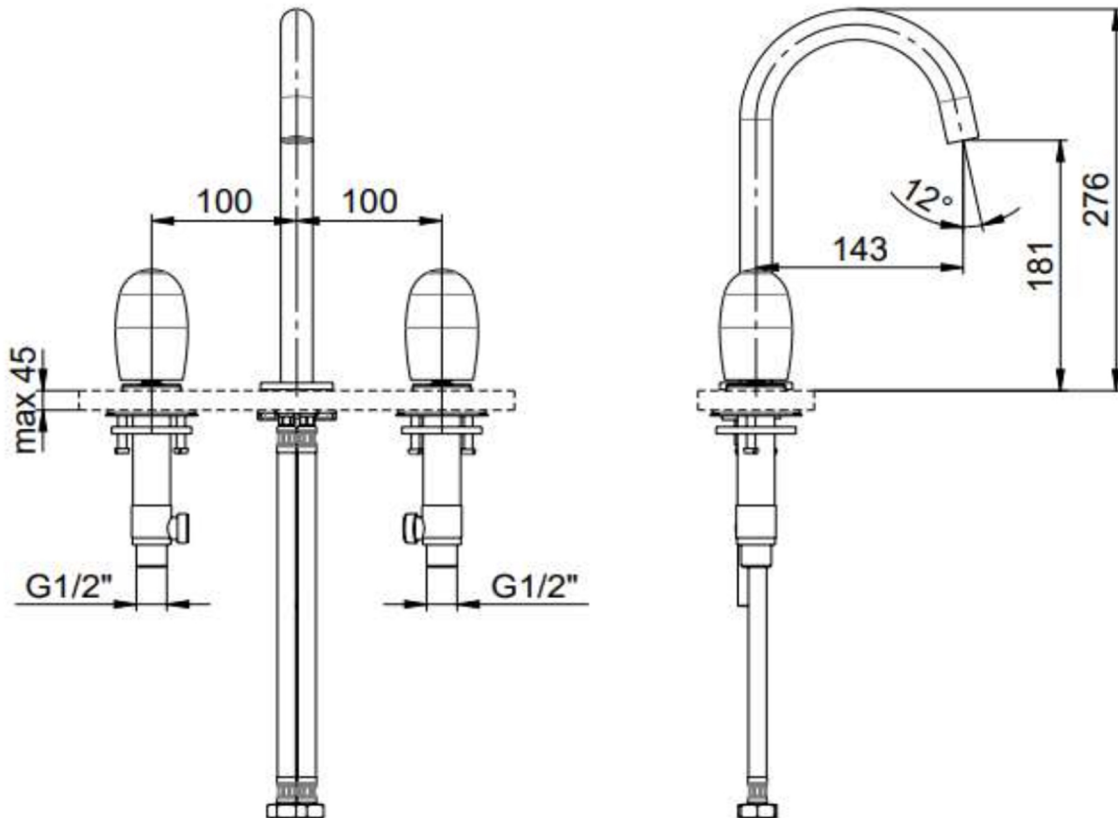

# ETEREO

**Category:** Bathroom Faucet

**Material:** Crystal/Brass

**Dimensions:**

7.8" (L) x 5.6" (W) x 10.8" (H)

**Colors:**

Polished Gold    Brushed Gold    Polished Chrome

## Technical Data

\*Numbers are in millimeters