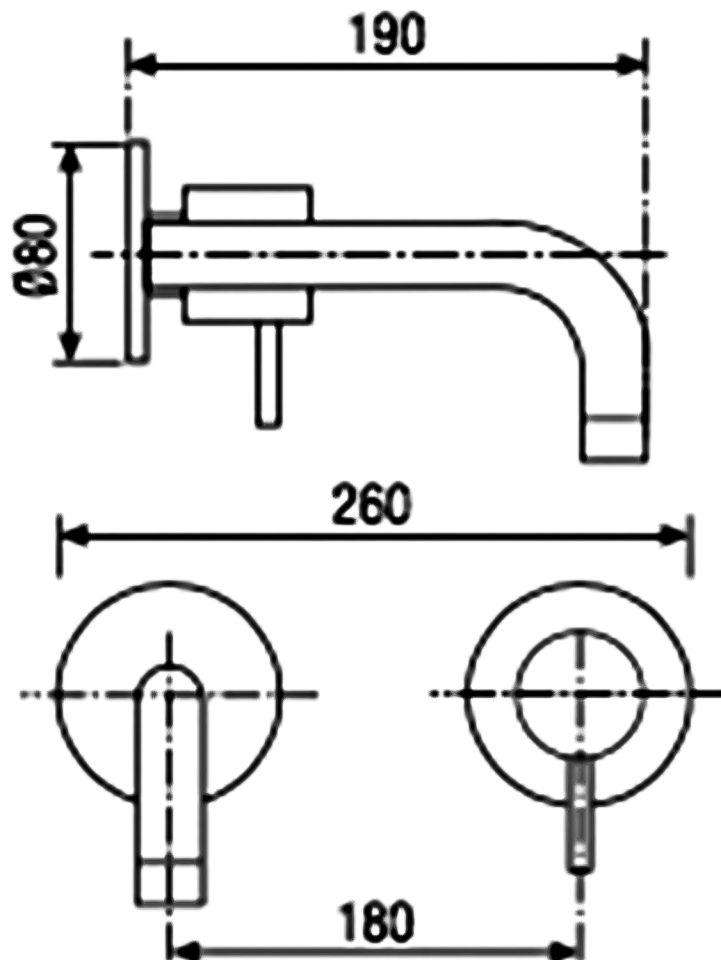

FAU-CYR-BLK

Category: Bathroom Faucet

Material: Lead-Free Brass

Dimensions: 3.1" (L) x 3.1" (W) x 7.4" (H)

Description: Luxury bathroom faucet in matte black finish.

*Numbers are in millimeter