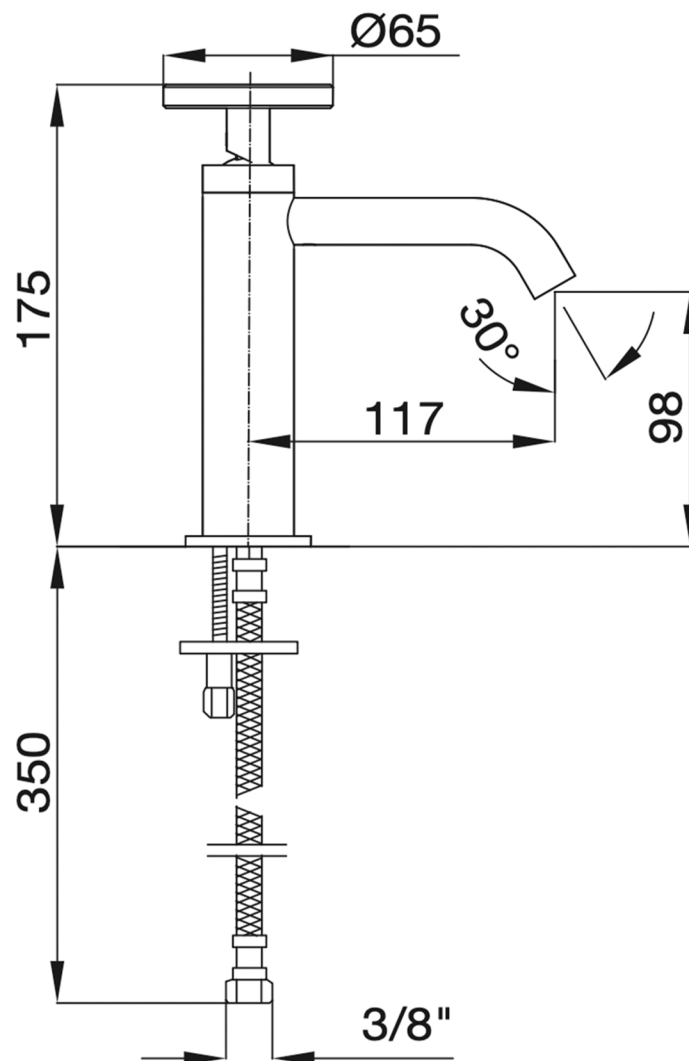

COUNTRY

Category: Bathroom Faucet

Material: Lead-Free Brass

Dimensions: 4.6" (L) x 2.5" (W) x 6.8" (H)

Description: Luxury bathroom faucet in polished chrome finish.

\*Numbers are in millimeters