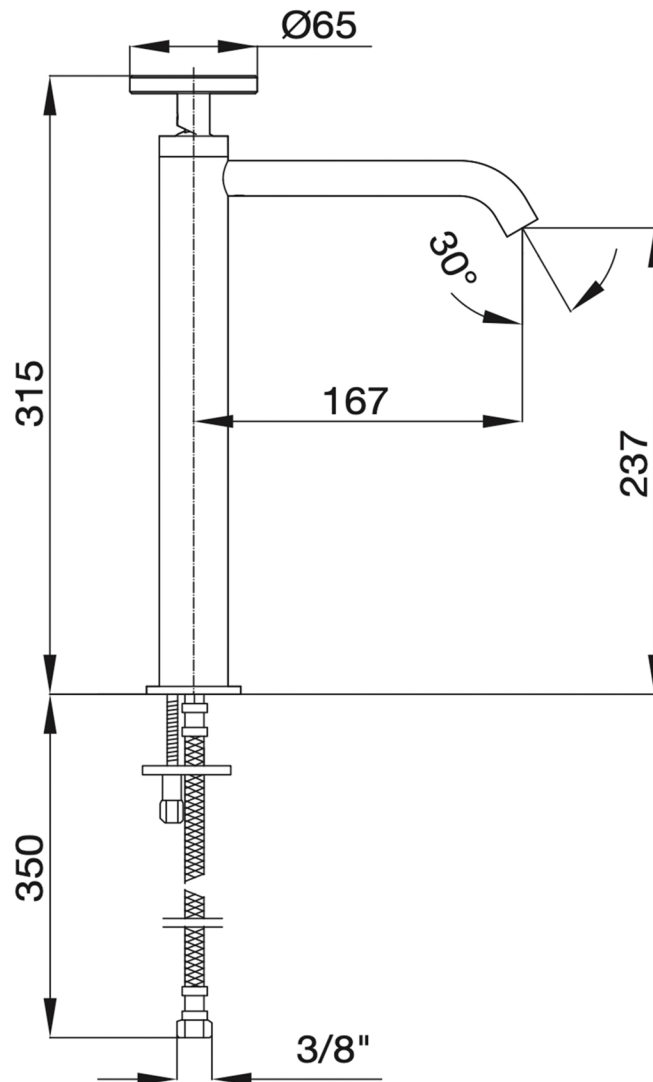

COUNTRY

Category: Bathroom Faucet
Material: Lead-Free Brass
Dimensions: 6.5" (L) x 2.5" (W) x 12.4" (H)

Description: Luxury bathroom faucet in polished chrome finish.

*Numbers are in millimeters