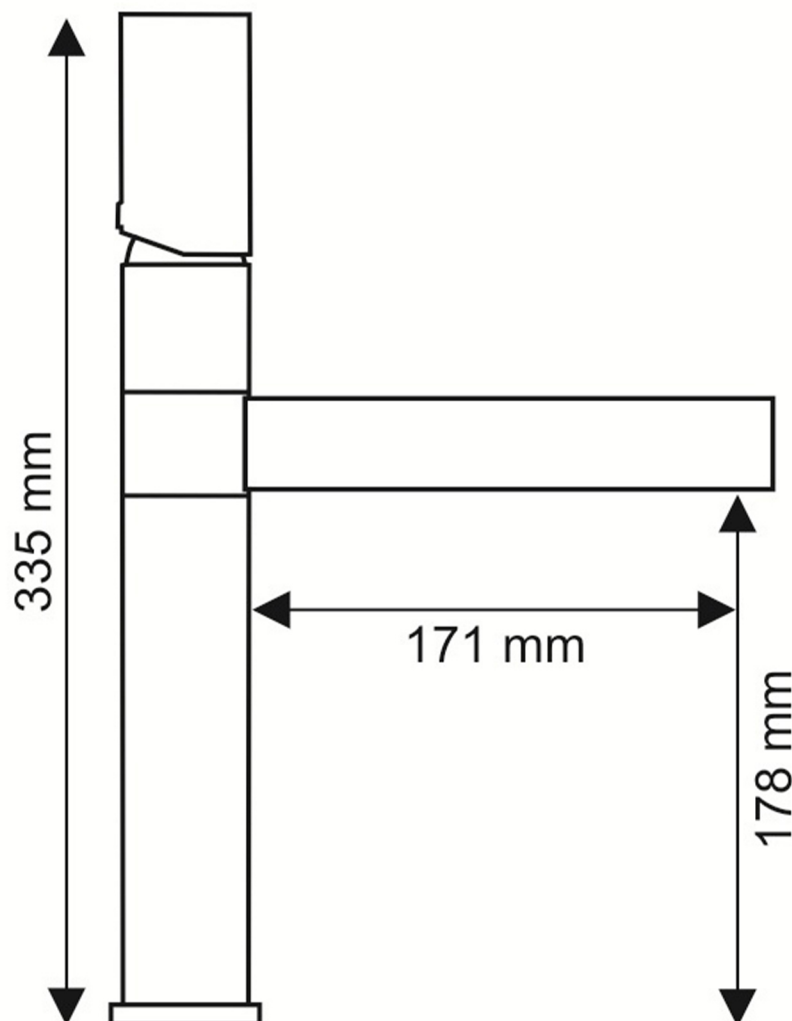

CASO MAX

Category: Bathroom Faucet

Material: Lead-Free Brass

Dimensions: 11" (L) x 7" (W) x 7" (H)

Description: Luxury bathroom faucet in polished chrome finish.

*Numbers are in millimeter