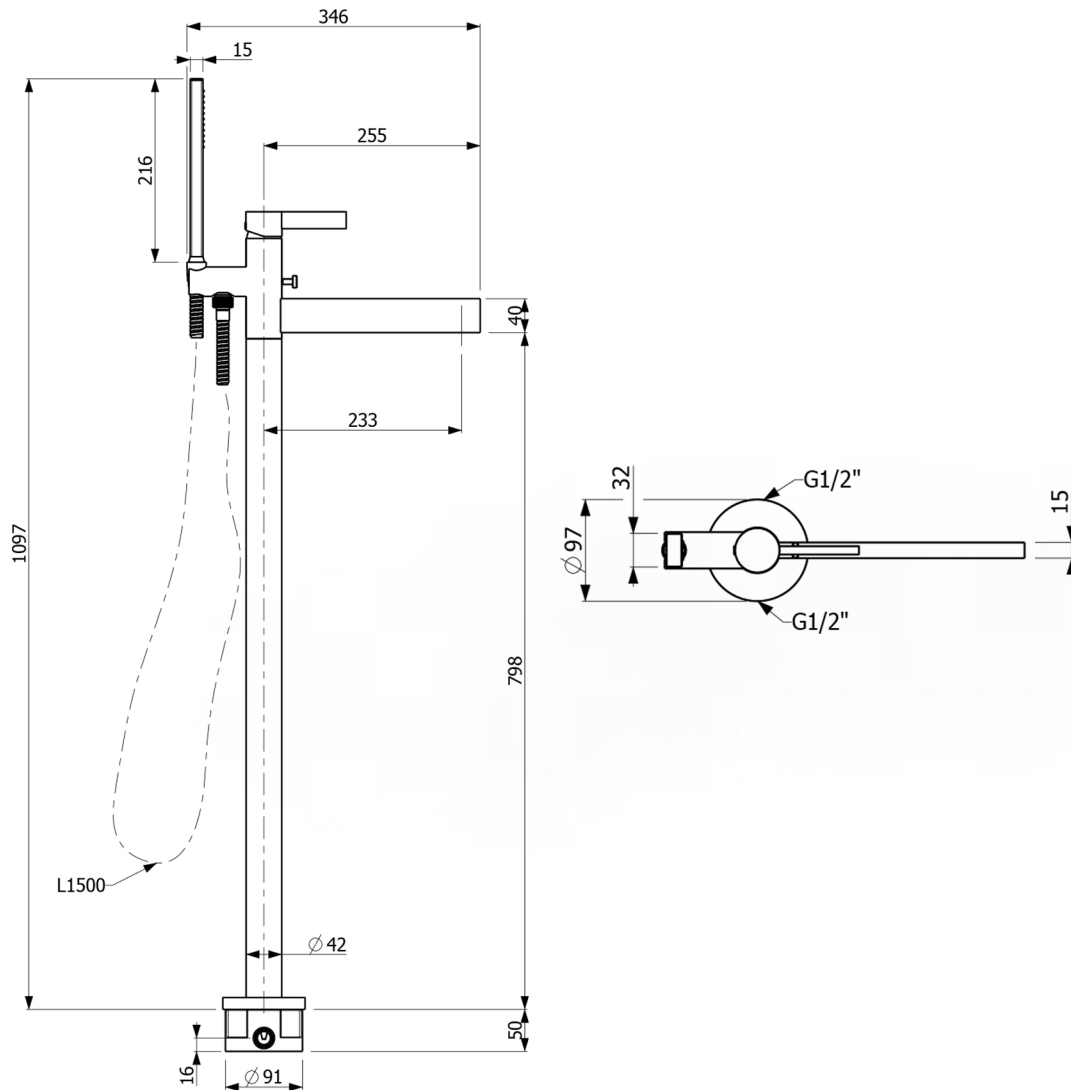

CASO TUB FILLER

Category: Shower Systems

Material: Brass

Dimensions: 13.6" (L) x 3.8" (W) x 43" (H)

Description: Luxury tub filler in polished gold finish.

*Numbers are in millimeters