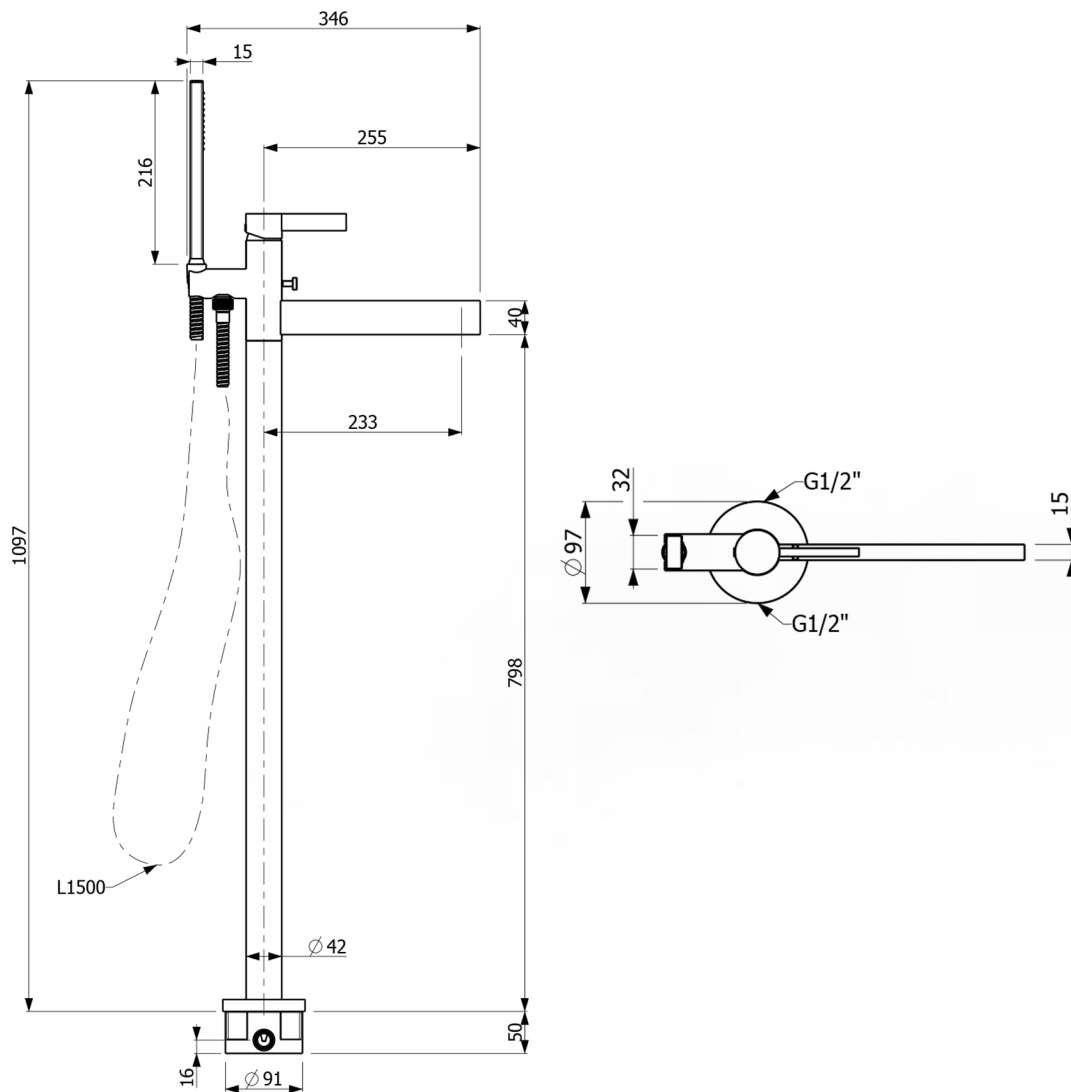

## CASO TUB FILLER

Category: Shower Systems

Material: Brass

Dimensions: 13.6" (L) x 3.8" (W) x 43" (H)

Description: Luxury tub filler in polished chrome finish.

\*Numbers are in millimeters