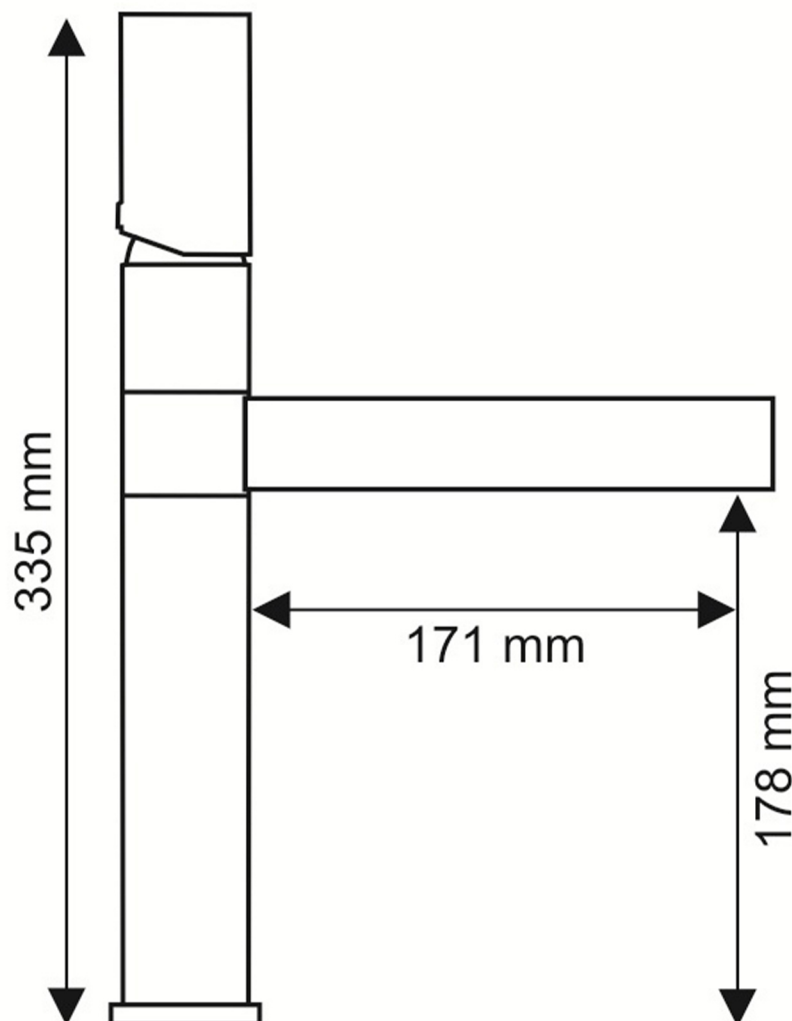

CASO MAX

Category: Bathroom Faucet

Material: Lead-Free Brass

Dimensions: 13"(L) x 7"(W) x 7"(H)

Description: Luxury bathroom faucet in polished chrome finish.

*Numbers are in millimeter