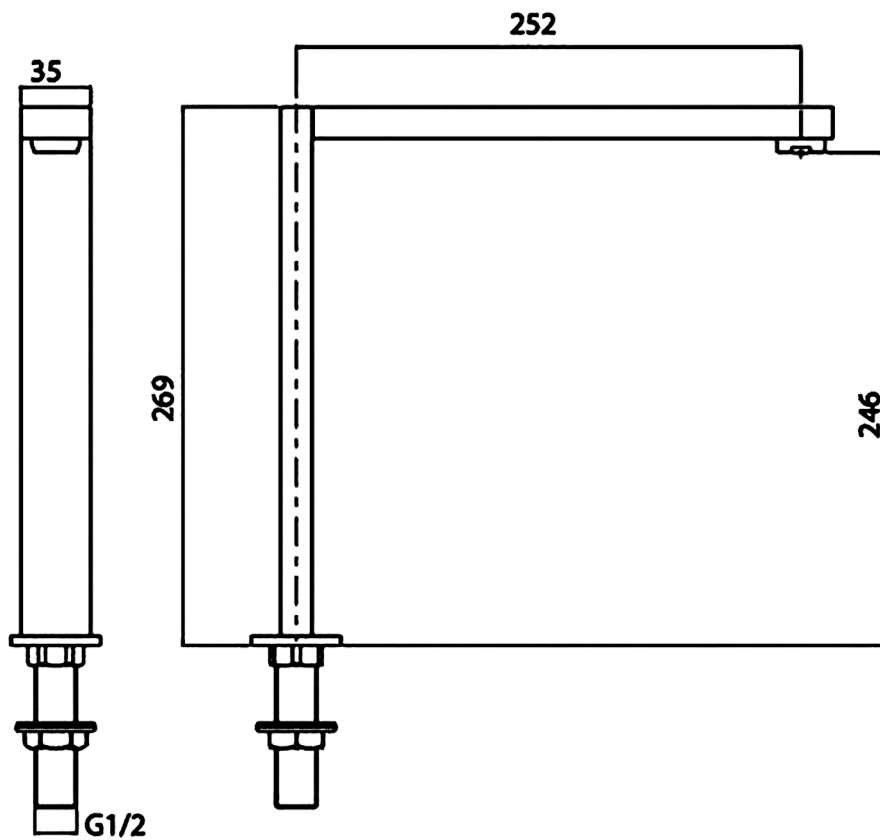

FAU-BEL-BNI

Category: Bathroom Faucet

Material: Lead-Free Brass

Dimensions: 11" (L) x 1.3" (W) x 10.5" (H)

Description: Luxury bathroom faucet in brushed nickel finish.

*Numbers are in millimeter