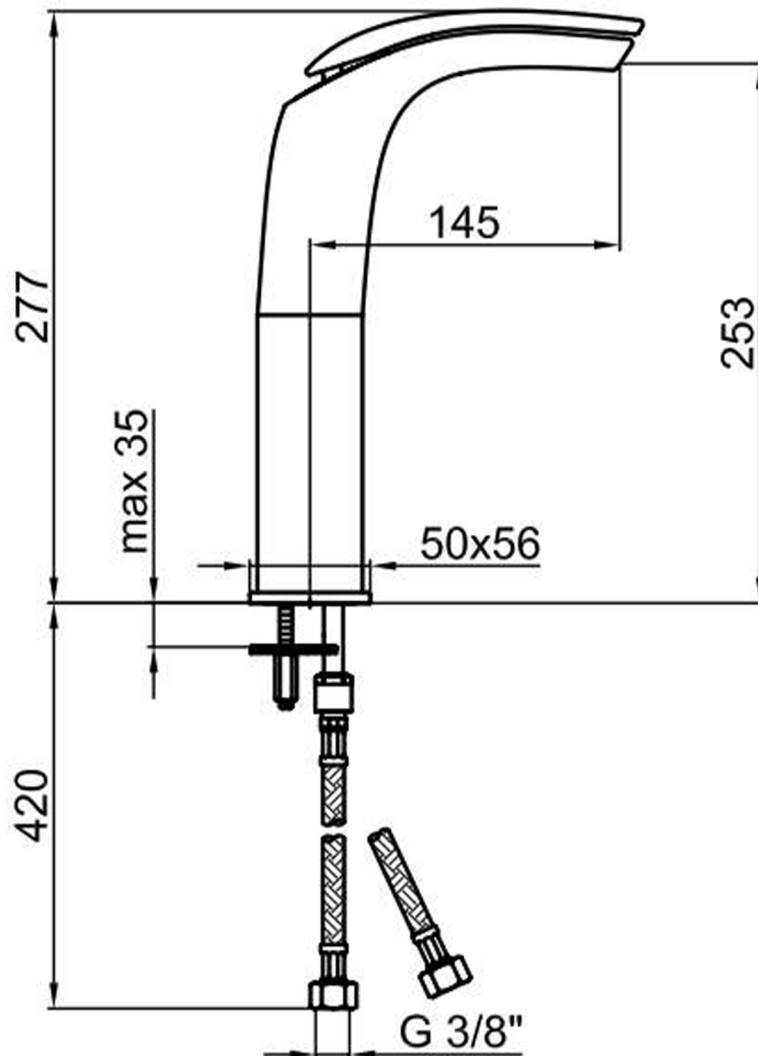

FAU-ARH-PGL

Category: Bathroom Faucet

Material: Lead-Free Brass

Dimensions: 6.7" (L) x 1.9" (W) x 8.9" (H)

Description: Luxury bathroom faucet in polished gold finish.

\*Numbers are in millimeter