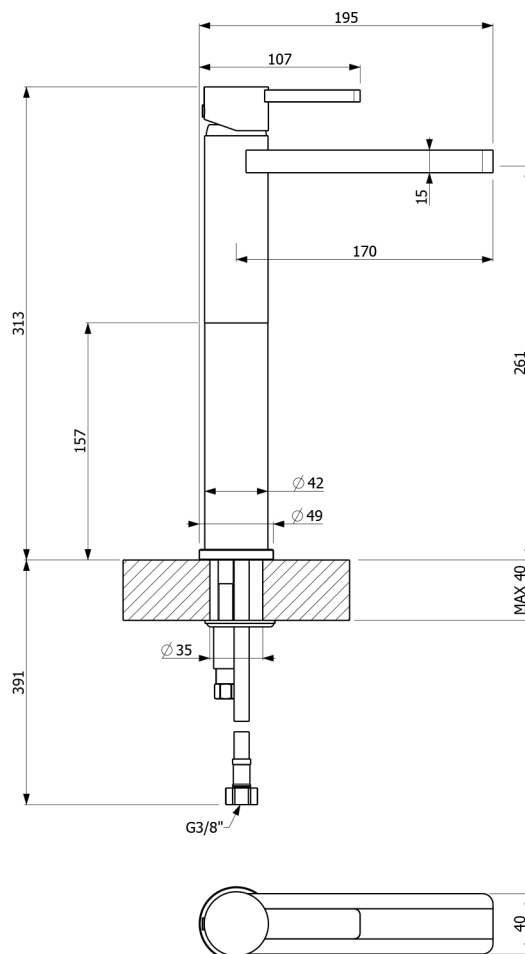

# AQUA

**Category:** Bathroom Faucet

**Material:** Lead-Free Brass

**Dimensions:**

7.6" (L) x 1.9" (W) x 12.3" (H)

**Colors:**

## Technical Data

\*Numbers are in millimeters