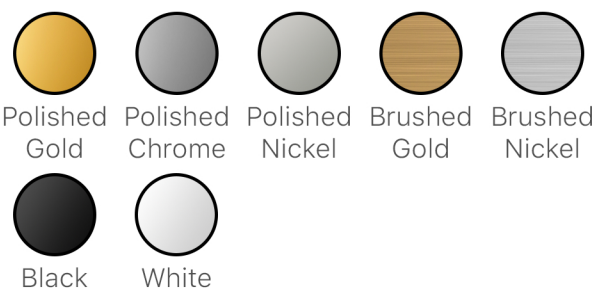

# AQUA

**Category:** Bathroom Faucet

**Material:** Lead-Free Brass

**Dimensions:**

7.6" (L) x 1.9" (W) x 12.3" (H)

**Colors:**