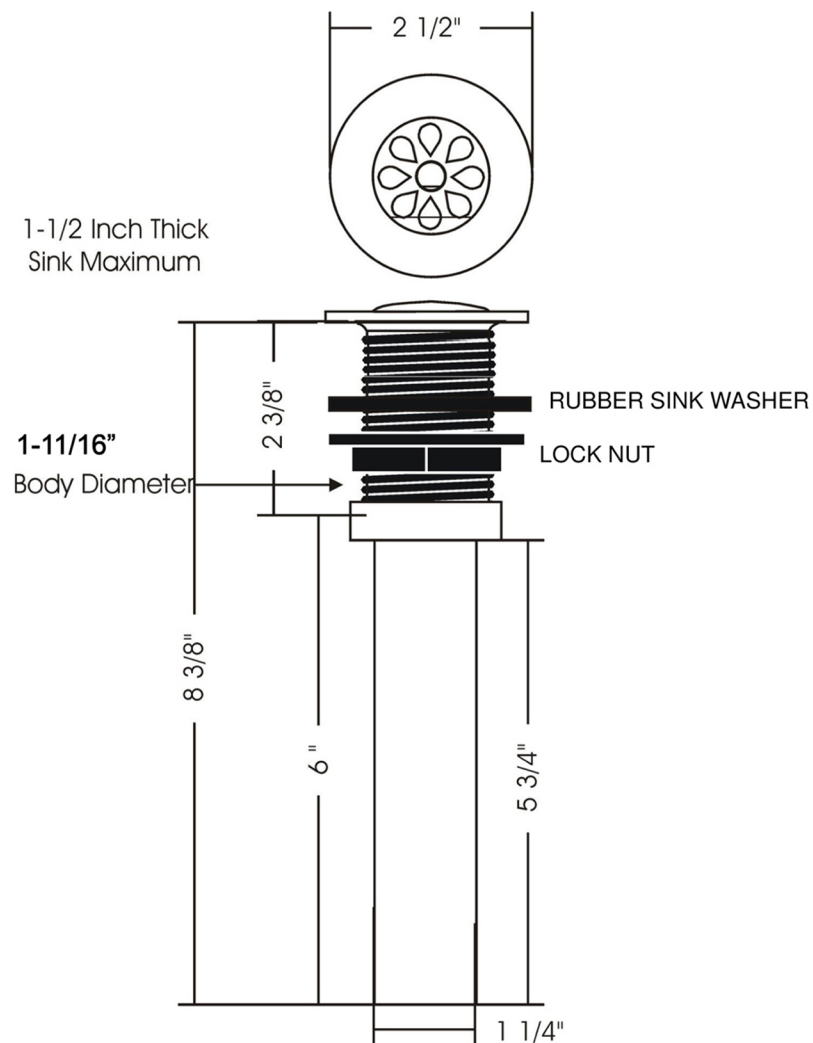

DRA-415-BLK

Category: Bathroom Drain

Material: Lead-Free Brass

Dimensions: 2.1" (L) x 2.1" (W) x 8.3" (H)

Description: Luxury bathroom drain in black finish.

*Numbers are in inches