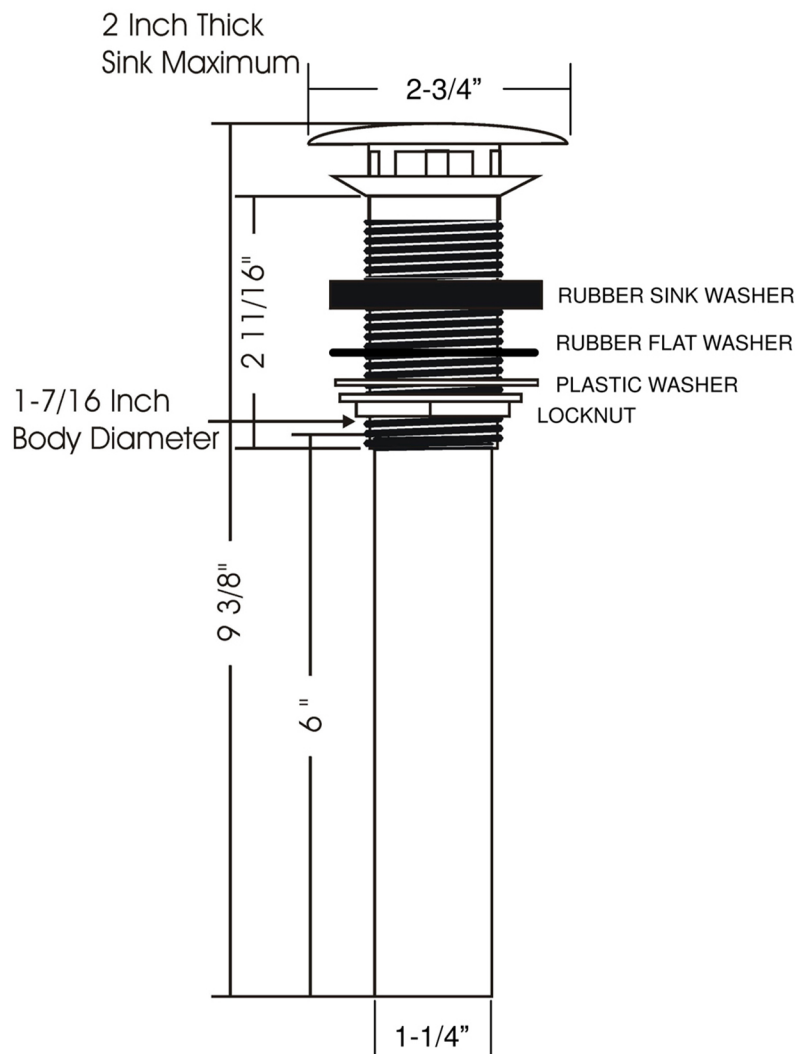

DRA-414-SGL

Category: Bathroom Drain

Material: Lead-Free Brass

Dimensions: 2.3" (L) x 2.3" (W) x 9.3" (H)

Description: Luxury bathroom drain in satin gold finish.

*Numbers are in inches