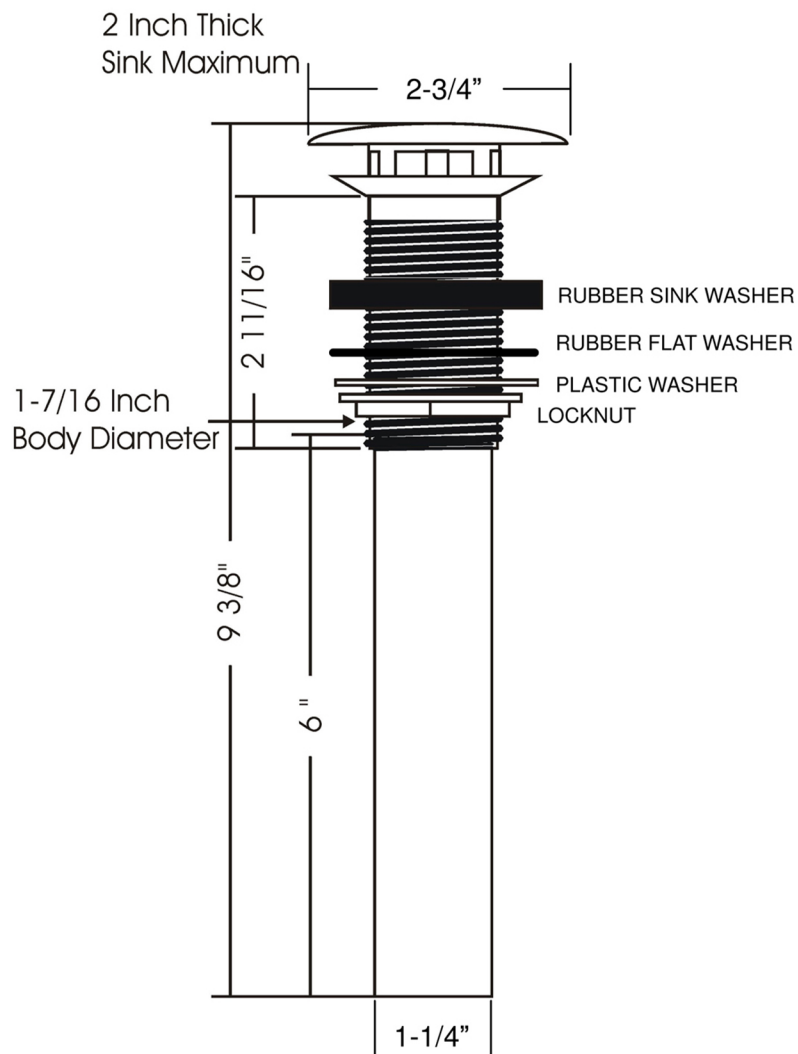

DRA-414-PNI

Category: Bathroom Drain

Material: Lead-Free Brass

Dimensions: 2.3" (L) x 2.3" (W) x 9.3" (H)

Description: Luxury bathroom drain in polished nickel finish.

*Numbers are in inches