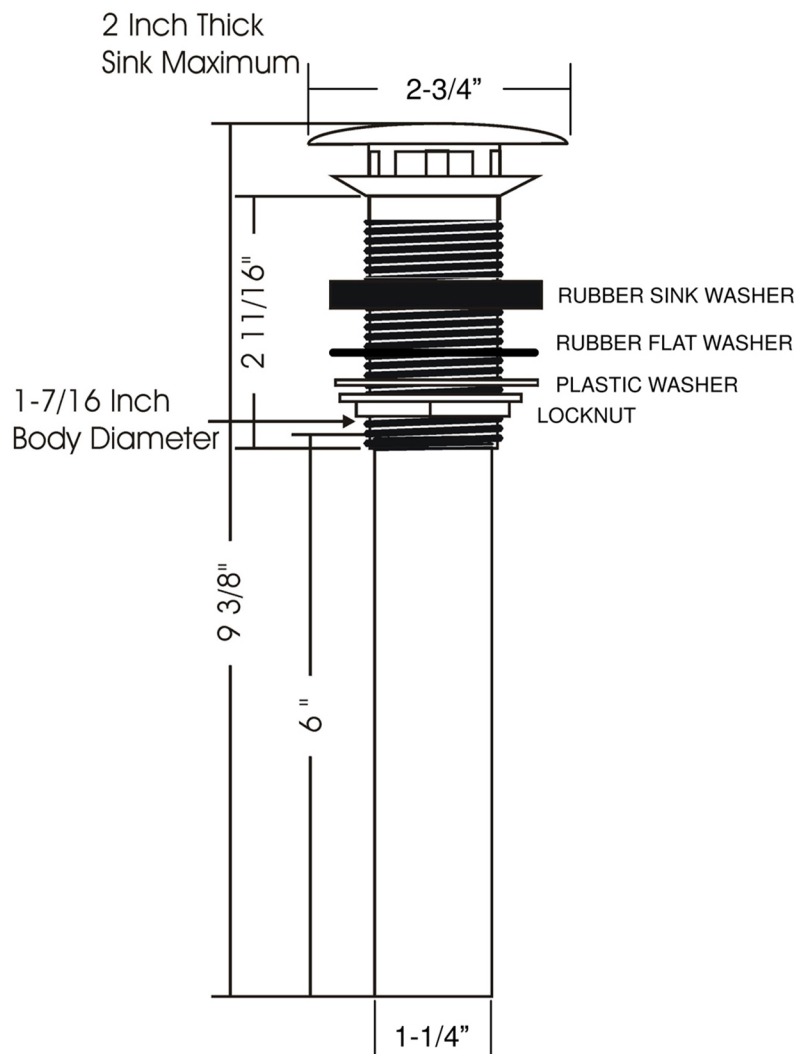

DRA-414-PGL

Category: Bathroom Drain

Material: Lead-Free Brass

Dimensions: 2.3" (L) x 2.3" (W) x 9.3" (H)

Description: Luxury bathroom drain in polished gold finish.

*Numbers are in inches