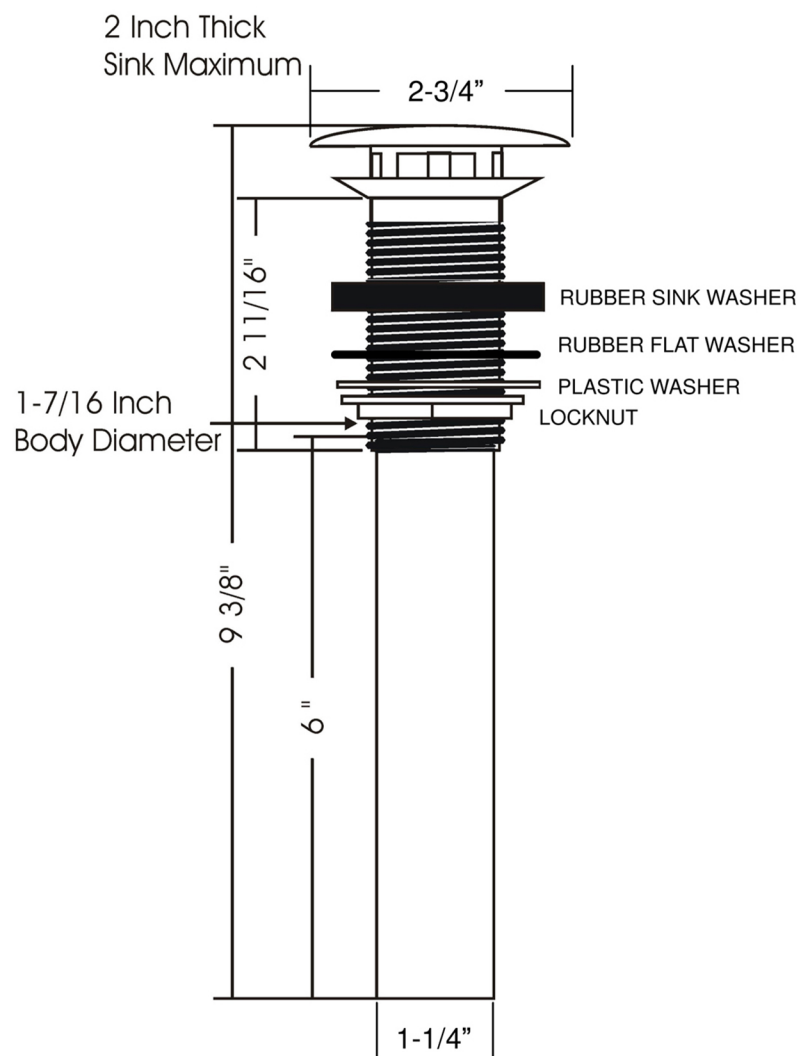

DRA-414-CHR

Category: Bathroom Drain

Material: Lead-Free Brass

Dimensions: 2.3" (L) x 2.3" (W) x 9.3" (H)

Description: Luxury bathroom drain in polished chrome finish.

*Numbers are in inches