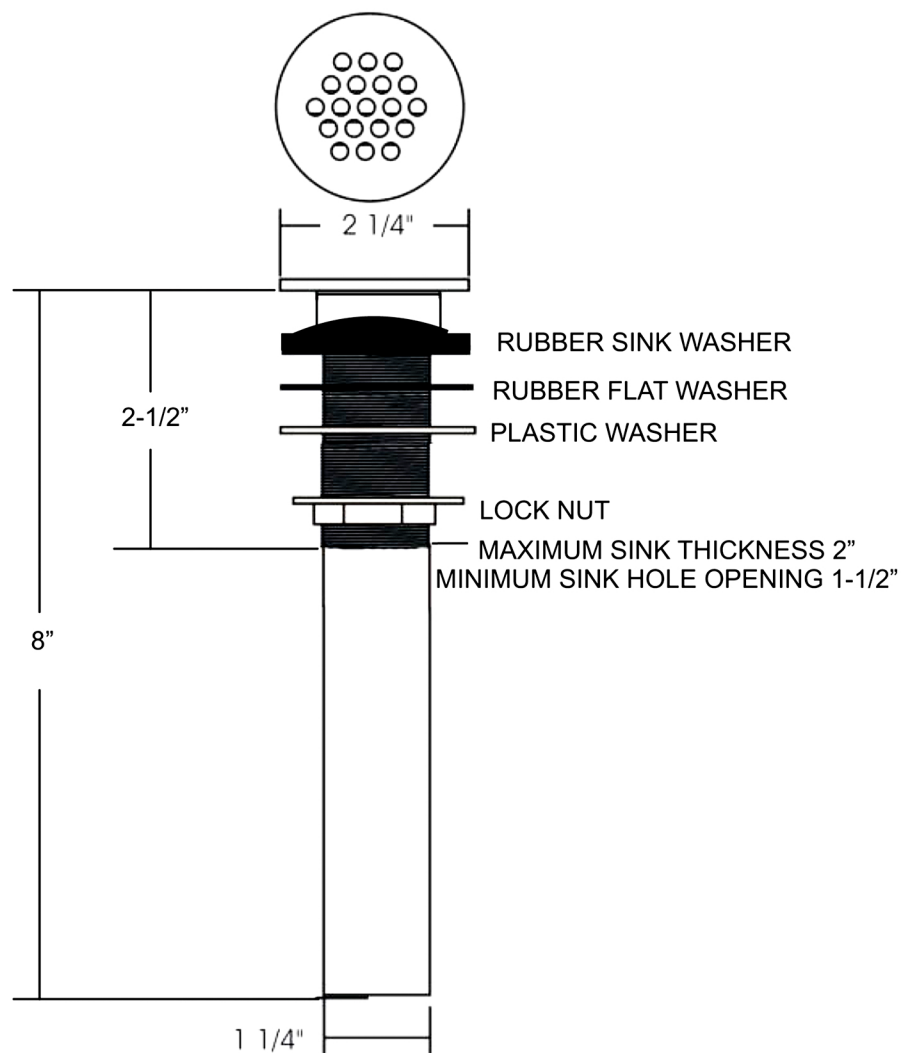

DRA-411-CHR

Category: Bathroom Drain

Material: Lead-Free Brass

Dimensions: 2.1" (L) x 2.1" (W) x 8" (H)

Description: Luxury bathroom drain in chrome finish.

*Numbers are in inches