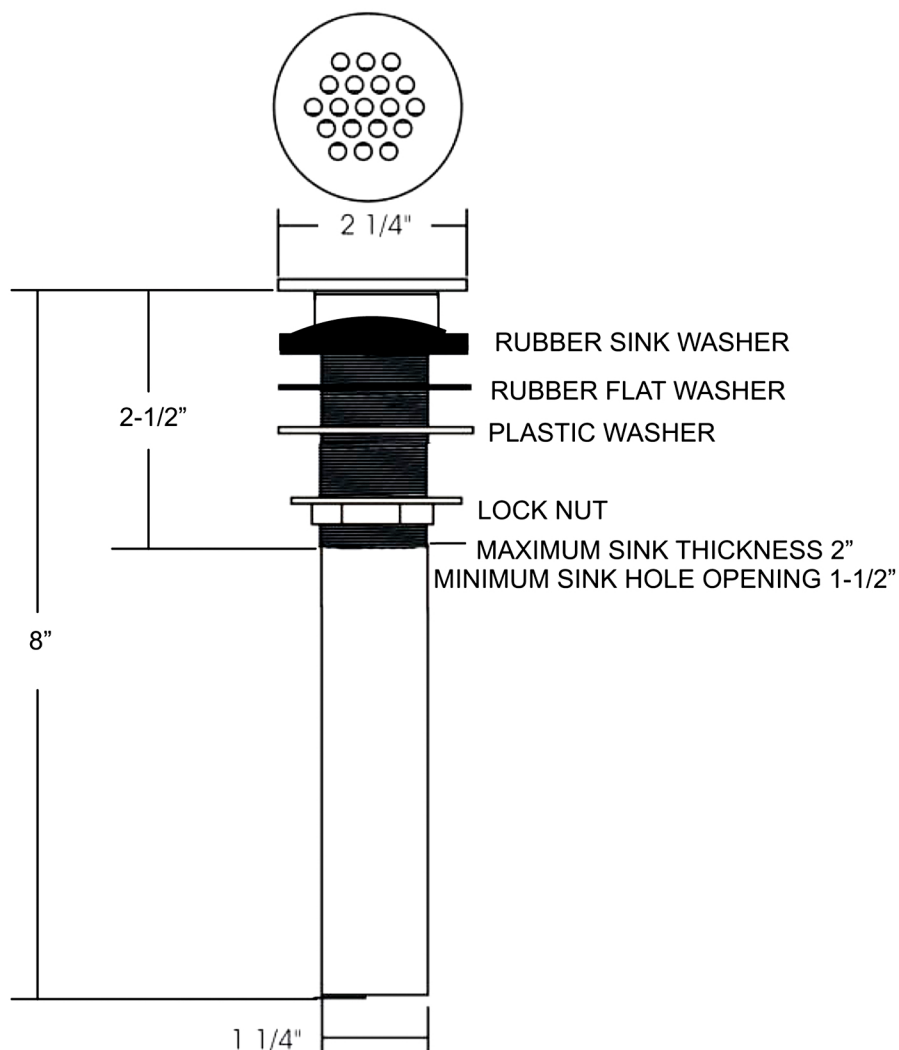

DRA-411-AGL

Category: Bathroom Drain

Material: Lead-Free Brass

Dimensions: 2.1" (L) x 2.1" (W) x 8" (H)

Description: Luxury bathroom drain in antique gold finish.

*Numbers are in inches