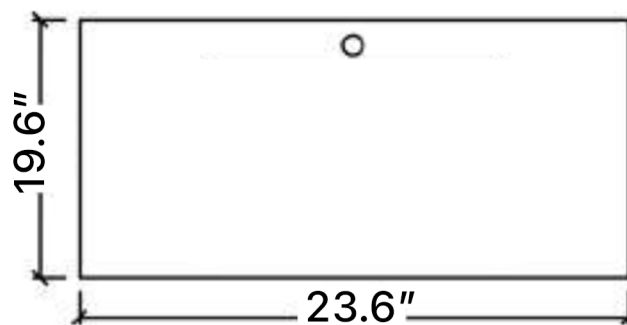

CRO60

Category: Bathroom Vanity

Material: Wood

Dimensions:

23.6" (L) x 19.6" (W) x 13.7" (H)

Colors:

Dark

Light

White

Crocodile Crocodile Crocodile

Technical Data

*Numbers are in inches