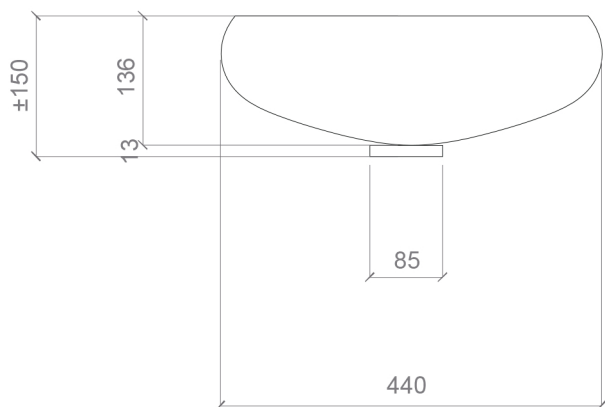

SCENIC ICE

Category: Bathroom Sink

Material: Crystal

Dimensions:

17.3" (L) x 17.3" (W) x 5.9" (H)

Overflow: No

Colors:

Transparent

Strom
Grey

Technical Data

*Numbers are in millimeters