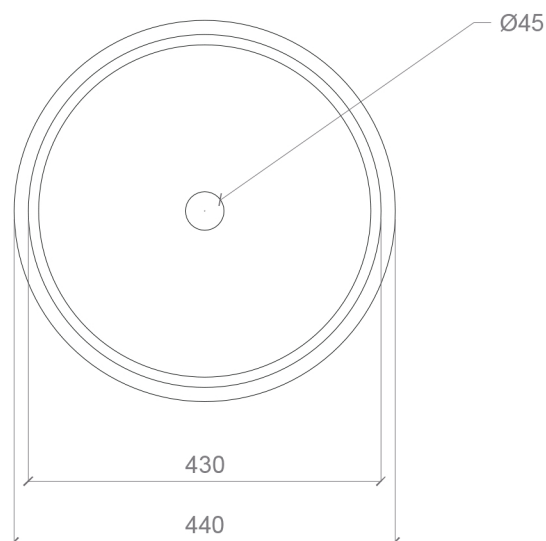

SCENIC ICE

Category: Bathroom Sink

Material: Crystal

Dimensions:

17.3" (L) x 17.3" (W) x 5.9" (H)

Overflow: No

Colors:

Transparent

Strom
Grey

Technical Data

*Numbers are in millimeters