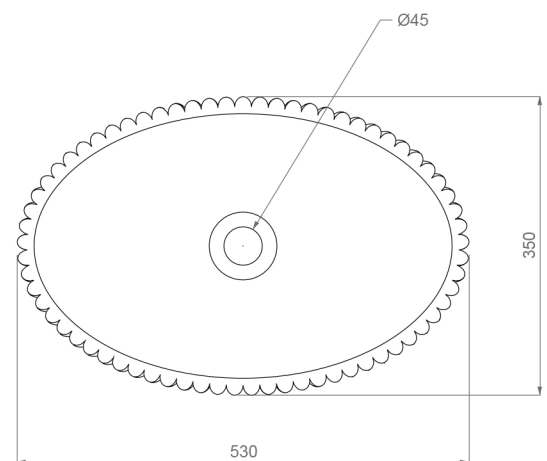

PREMIUM

Category: Bathroom Sink

Material: Crystal

Dimensions:

20.8" (L) x 13.7" (W) x 5.3" (H)

Overflow: No

Colors:

Transparent Gold

Technical Data

*Numbers are in millimeters