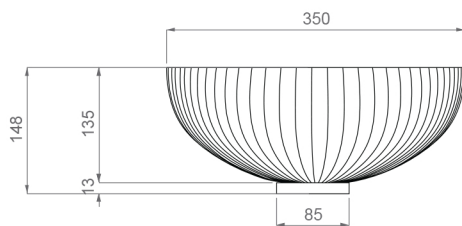

PREMIUM

Category: Bathroom Sink

Material: Crystal

Dimensions:

20.8" (L) x 13.7" (W) x 5.3" (H)

Overflow: No

Colors:

Transparent Gold

Technical Data

*Numbers are in millimeters