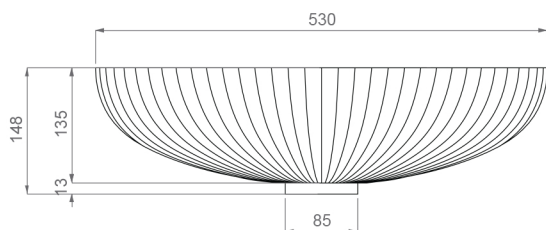

PREMIUM

Category: Bathroom Sink

Material: Crystal

Dimensions:

20.8" (L) x 13.7" (W) x 5.3" (H)

Overflow: No

Colors:

Transparent Gold

Technical Data

*Numbers are in millimeters