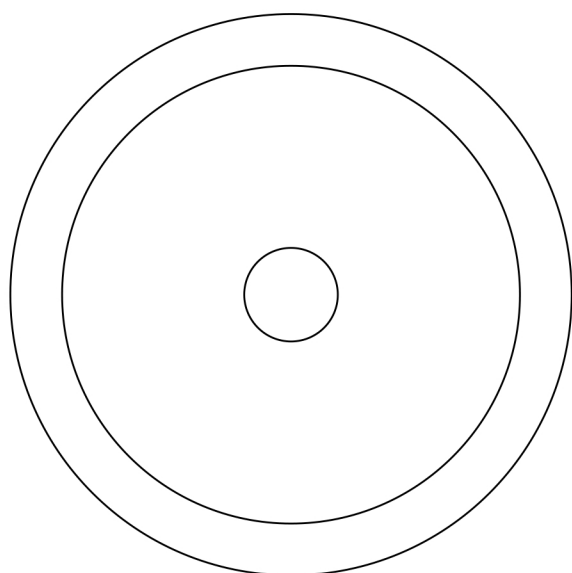

ICE ROUND

Model: Ice Round

Category: Bathroom Sink

Material: Crystal

Dimensions:

16.5"(L) x 16.5"(W) x 7.3"(H)

Description: Luxury crystal bathroom sink in transparent finish.

Ø420

Ø85

*Numbers are in millimeters