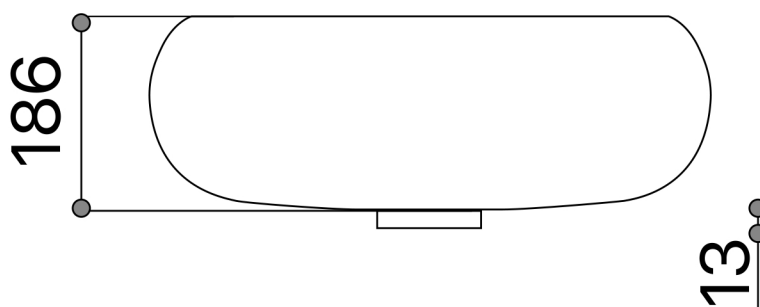

ICE ROUND

Model: Ice Round

Category: Bathroom Sink

Material: Crystal

Dimensions:

16.5"(L) x 16.5"(W) x 7.3"(H)

Description: Luxury crystal bathroom sink in transparent finish.

Ø420

Ø85

*Numbers are in millimeters