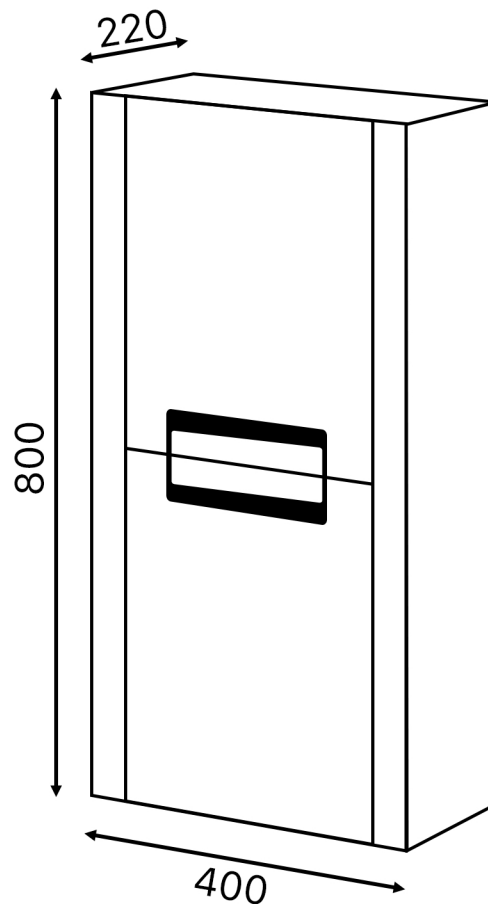

DANYA

Category: Bathroom Cabinet

Material: Wood

Dimensions:

15.7"(L) x 8.6"(W) x 31.4"(H)

Colors:

Black
& Gold

Black
& Silver

Black

White

Technical Data

*Numbers are in millimeters