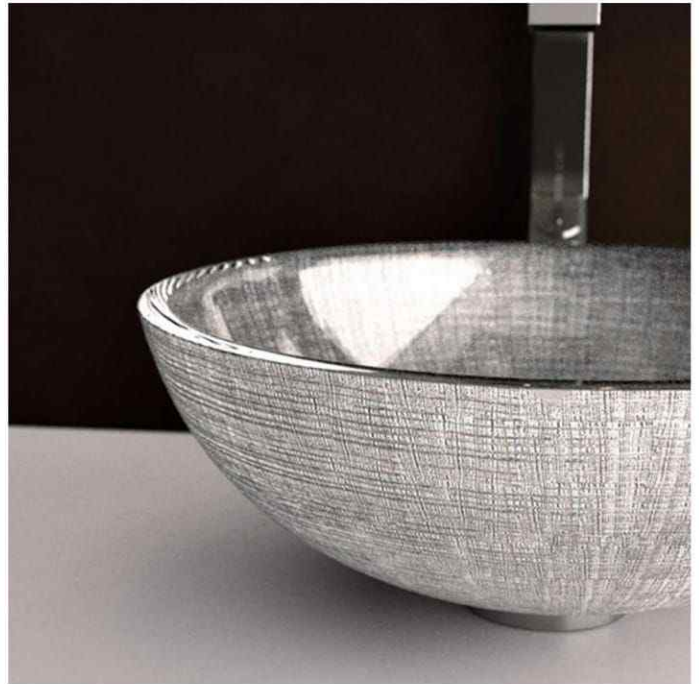

VENICE 44

Model: VENICE 44

Category: Countertop washbasin

Material: Tempered Glass

Overflow: No

Weight: Kg 5,200

Hole Φ : 45 mm

Description: Half-moon countertop washbasin with artistic decorations produced in glass

Φ 440

h 150