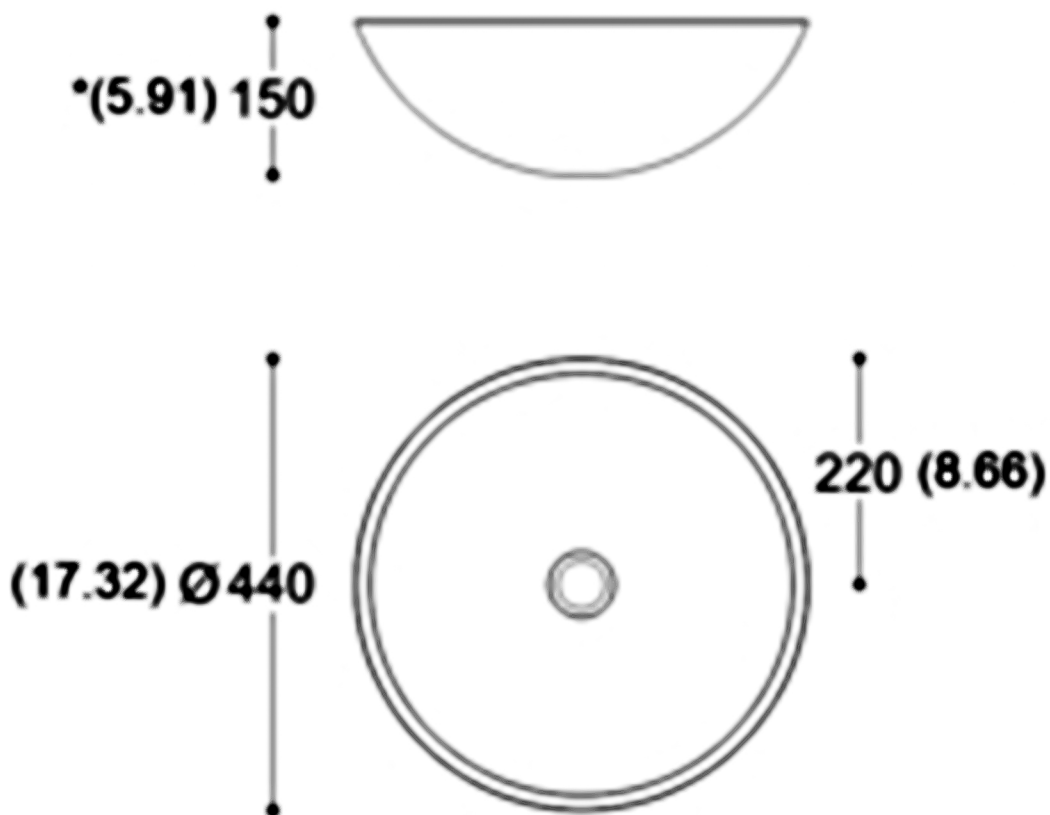

ATELIER KALAHARI

Model: ATELIER KALAHARI

Category: Bathroom Sink

Material: Crystal

Dimensions: 17.4" (L) x 17.4" (W) x 6" (D)

Description: Luxury bathroom sink in white and gold finish.

*Numbers in parenthesis are in inches