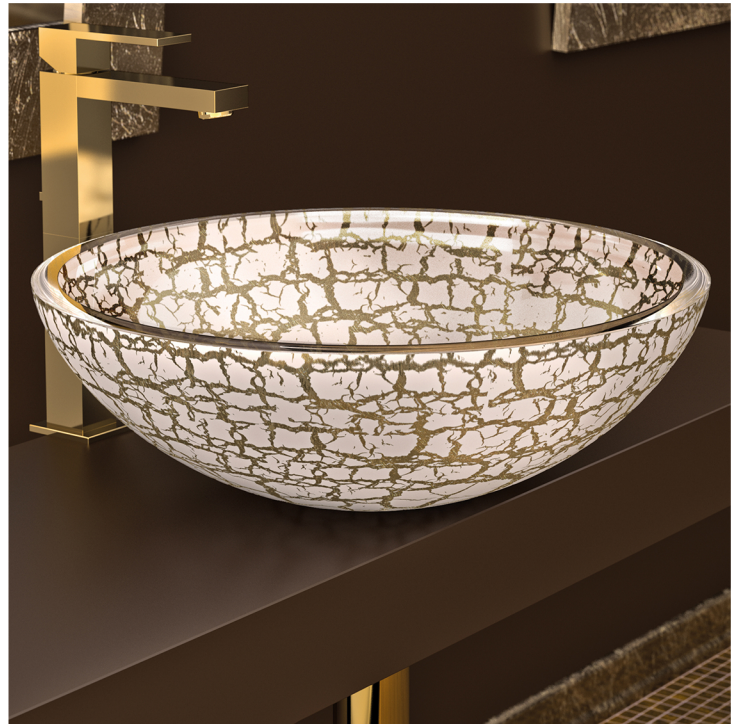

ATELIER KALAHARI

Model: ATELIER KALAHARI

Category: Bathroom Sink

Material: Crystal

Dimensions: 17.4" (L) x 17.4" (W) x 6" (D)

Description: Luxury bathroom sink in white and gold finish.

*Numbers in parenthesis are in inches