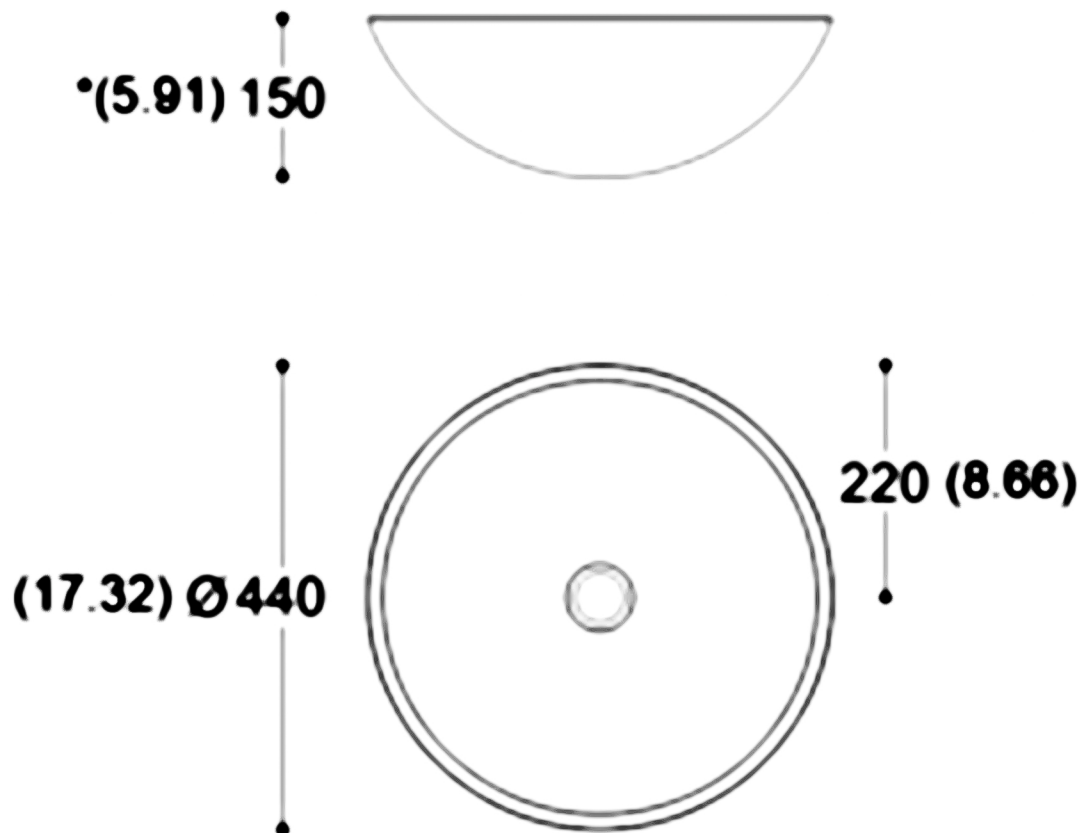

ATELIER GRAFFITI

Model: ATELIER GRAFFITI

Category: Bathroom Sink

Material: Crystal

Dimensions: 17.4" (L) x 17.4" (W) x 5.9" (D)

Description: Luxury bathroom sink in red and gold ivory finish.

\*Numbers in parenthesis are in inches