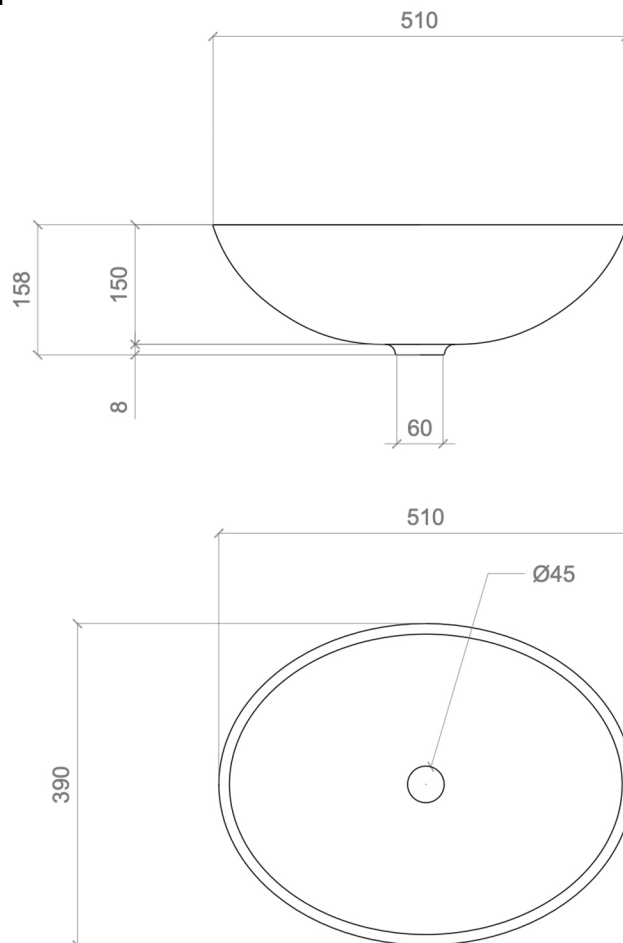

FLOU

Category: Bathroom Sink

Material: Crystal

Dimensions:

20"(L) x 15.3"(W) x 6.2"(H)

Weight: ±4,50 kg

Hole Size: Ø45

Overflow: No

Colors:

Gold
Leaf

Silver
Leaf

Technical Data

*Numbers are in millimeters