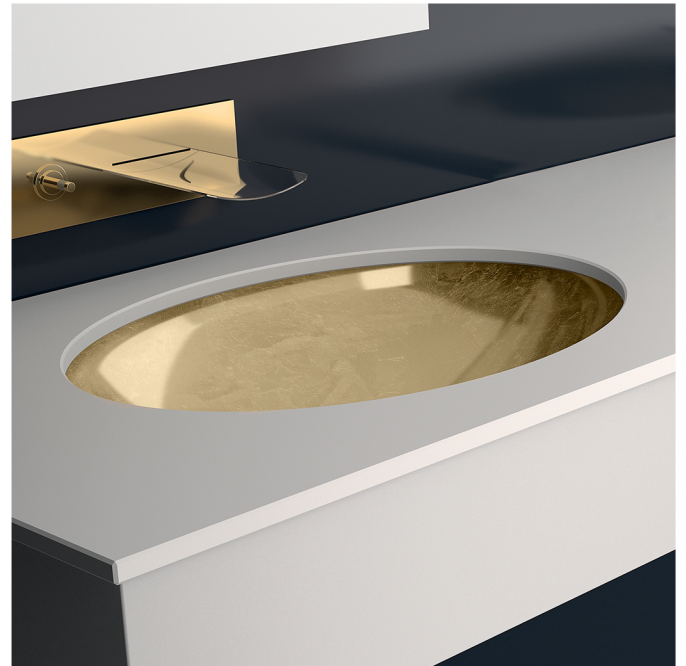

FLOU

Category: Bathroom Sink

Material: Crystal

Dimensions:

20"(L) x 15.3"(W) x 6.2"(H)

Weight: ±4,50 kg

Hole Size: Ø45

Overflow: No

Colors:

Gold
Leaf

Silver
Leaf

Technical Data

*Numbers are in millimeters