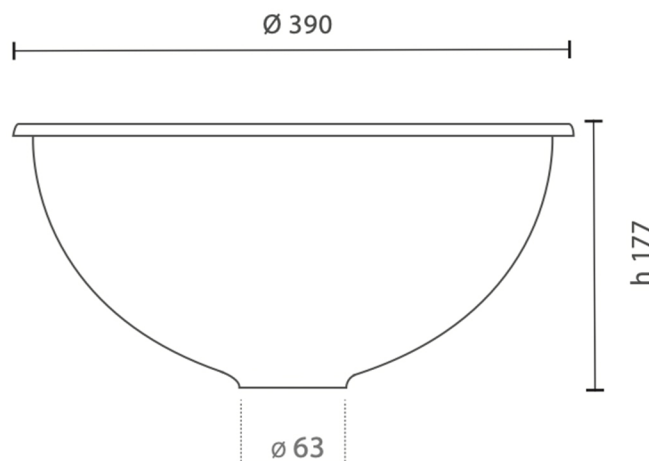

CALICE

Category: Bathroom Sink

Material: Crystal

Dimensions:

15.3"(L) x 15.3"(W) x 6.9"(H)

Weight: ±5,80 kg

Hole Size: Ø45

Overflow: Yes

Colors:

Black

Technical Data

*Numbers are in millimeters