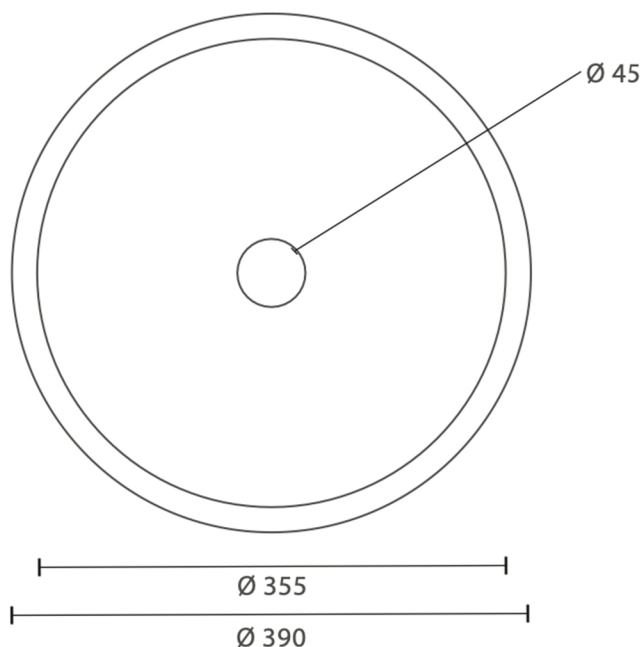

CALICE

Category: Bathroom Sink

Material: Crystal

Dimensions:

15.3"(L) x 15.3"(W) x 6.9"(H)

Weight: ±5,80 kg

Hole Size: Ø45

Overflow: Yes

Colors:

Black

Technical Data

*Numbers are in millimeters