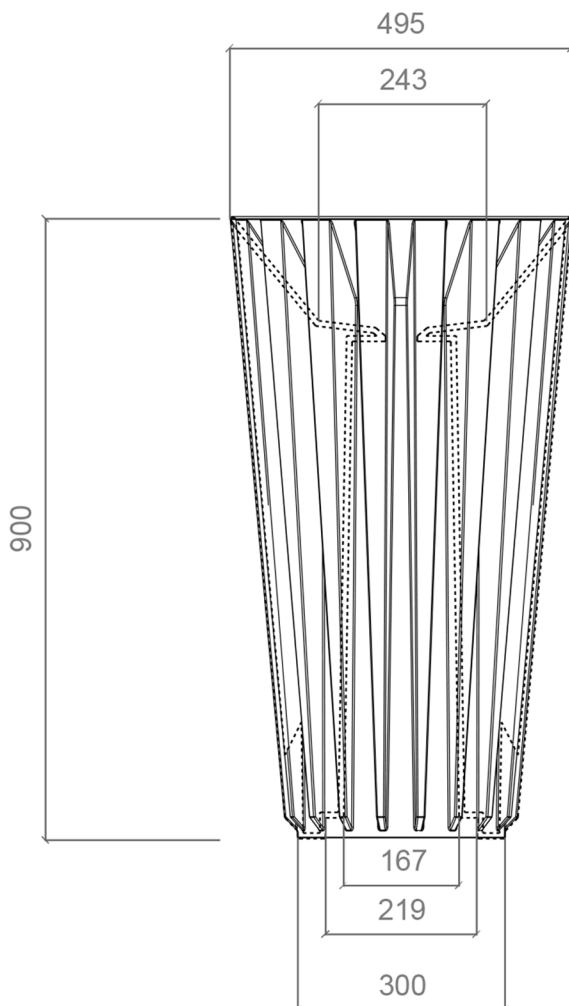

## GLORIA

Model: Gloria

Category: Bathroom Sink

Material: VetroFreddo

Dimensions:

19.4"(L) x 19.4"(W) x 35.4"(H)

Description: Luxury freestanding bathroom sink in mat gold finish.

\*Numbers are in millimeters