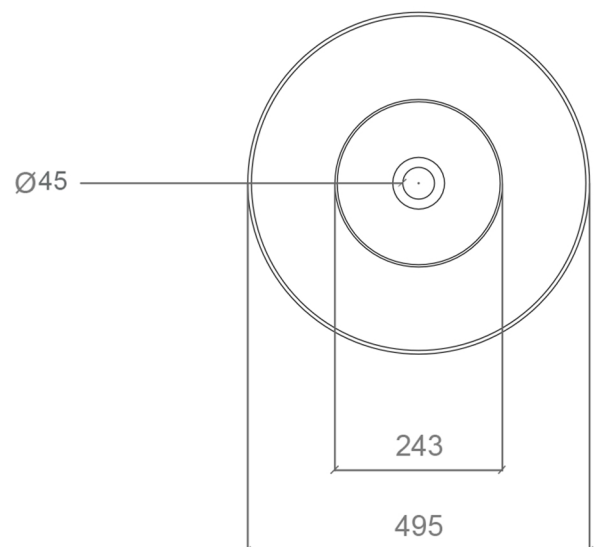

## GLORIA

Model: Gloria

Category: Bathroom Sink

Material: VetroFreddo

Dimensions:

19.4"(L) x 19.4"(W) x 35.4"(H)

Description: Luxury freestanding bathroom sink in mat gold finish.

\*Numbers are in millimeters