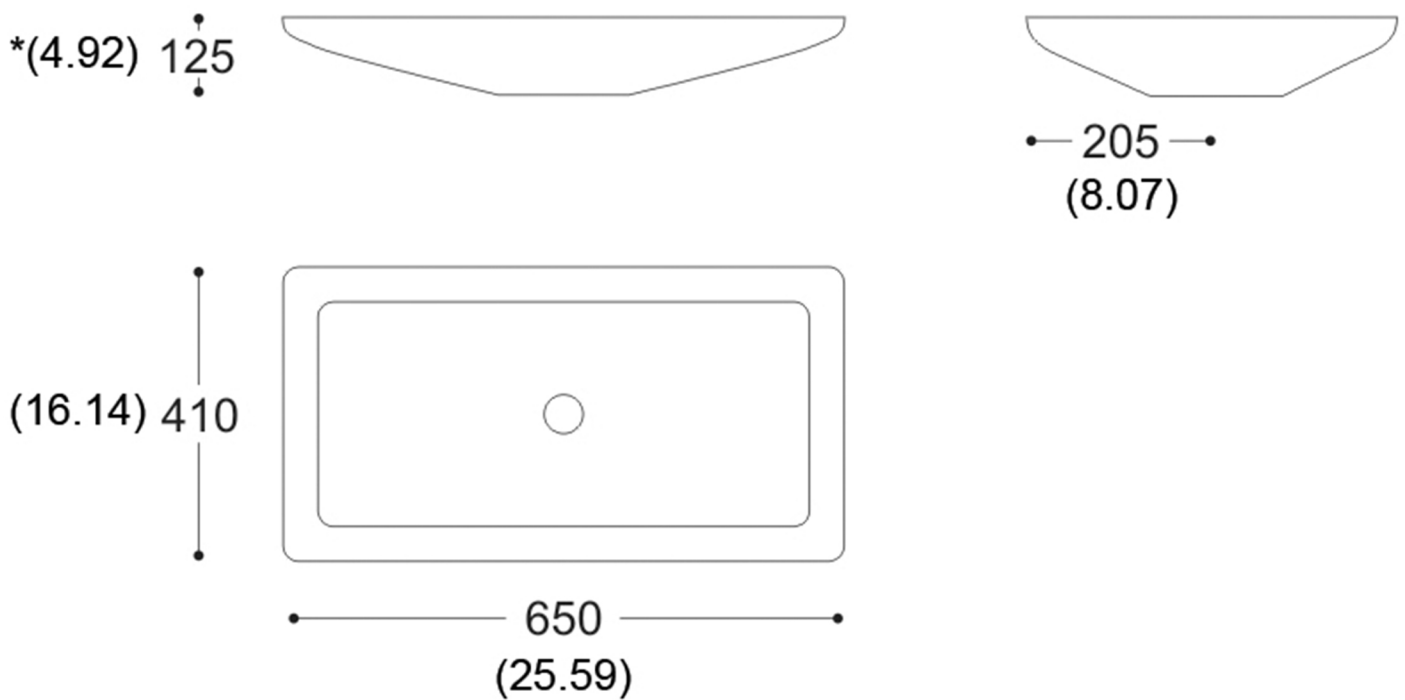

## ALUMIX VOGUE

Model: ALUMIX VOGUE  
Category: Bathroom Sink  
Material: Aluminum  
Dimensions: 25.6"(L) x 16.1"(W) x 4.9"(D)

Description: Luxury bathroom sink in black and brown finish.

\*Numbers in parenthesis are in inches