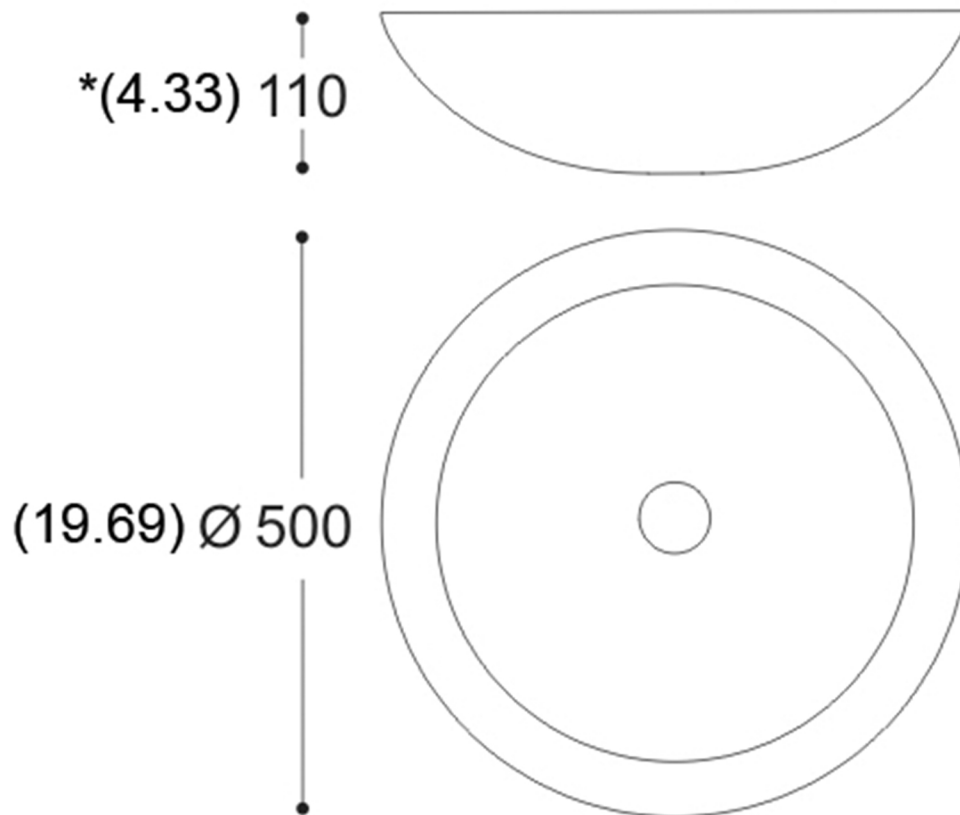

## ALUMIX ROUND

Model: ALUMIX ROUND

Category: Bathroom Sink

Material: Aluminum

Dimensions: 19.7" (L) x 19.7" (W) x  
4.4" (D)

Description: Luxury bathroom sink in  
black and silver finish.

\*Numbers in parenthesis are in inches