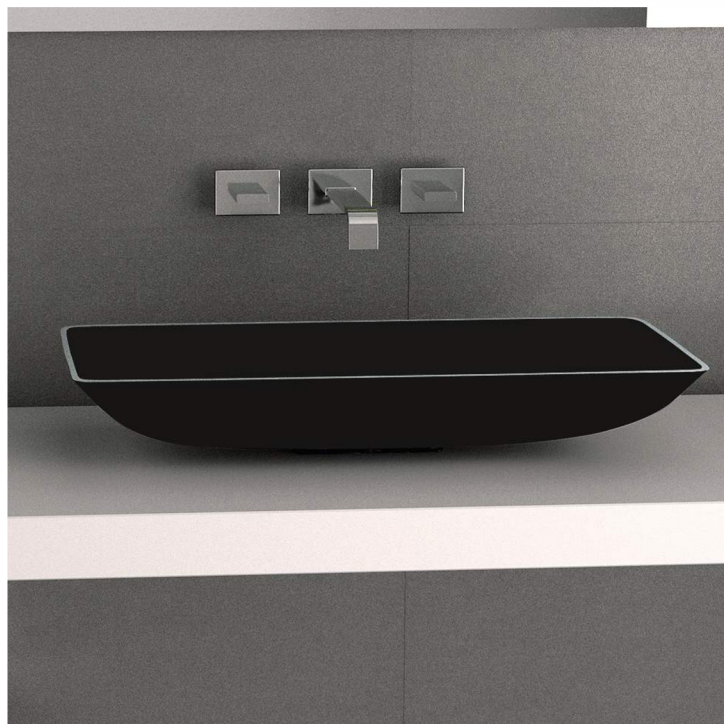

## ALUMIX NEK

Model: ALUMIX NEK

Category: Bathroom Sink

Material: Aluminum

Dimensions: 24.5"(L) x 12.2"(W) x 5"(D)

Description: Luxury bathroom sink in black finish.

\*Numbers in parenthesis are in inches