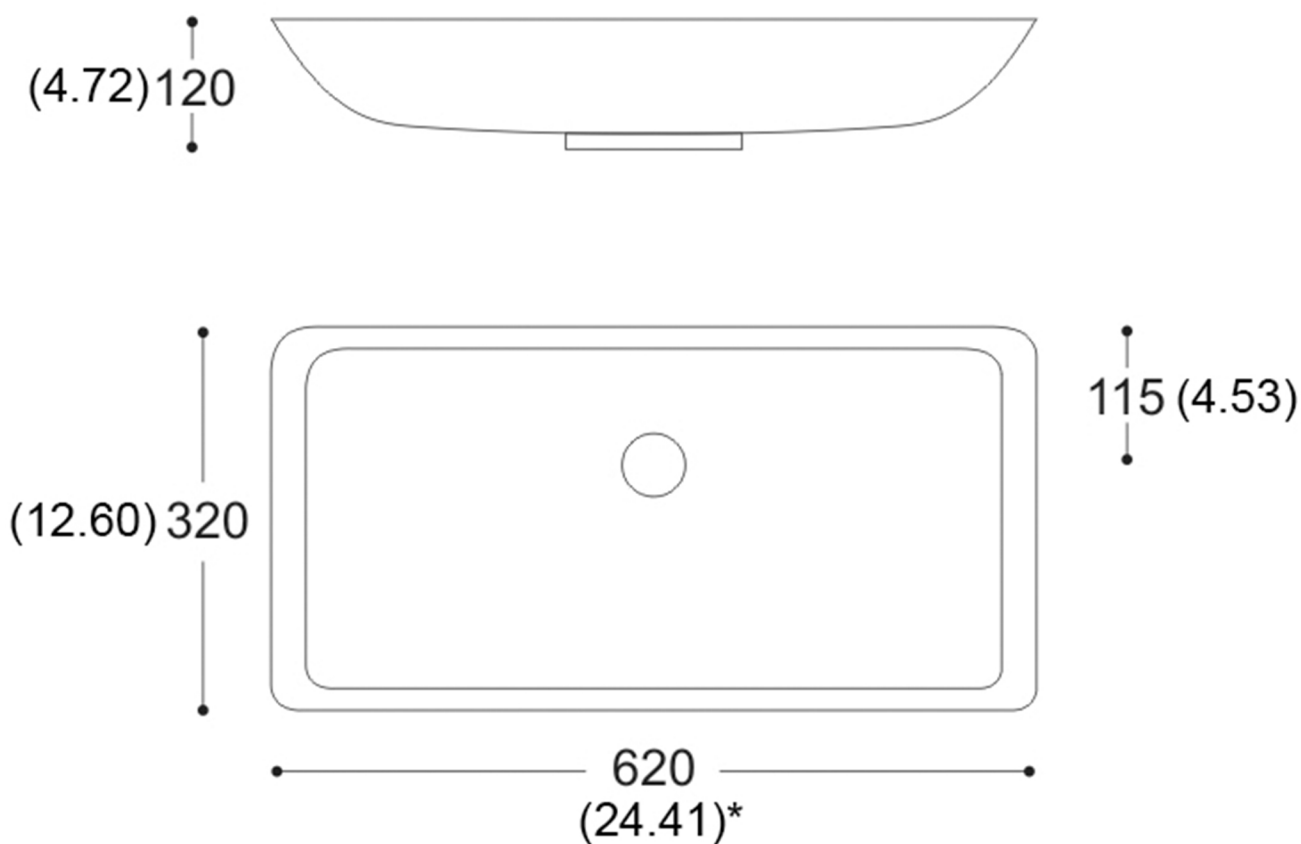

## ALUMIX NEK

Model: ALUMIX NEK

Category: Bathroom Sink

Material: Aluminum

Dimensions: 24.5"(L) x 12.2"(W) x 5"(D)

Description: Luxury bathroom sink in black finish.

\*Numbers in parenthesis are in inches