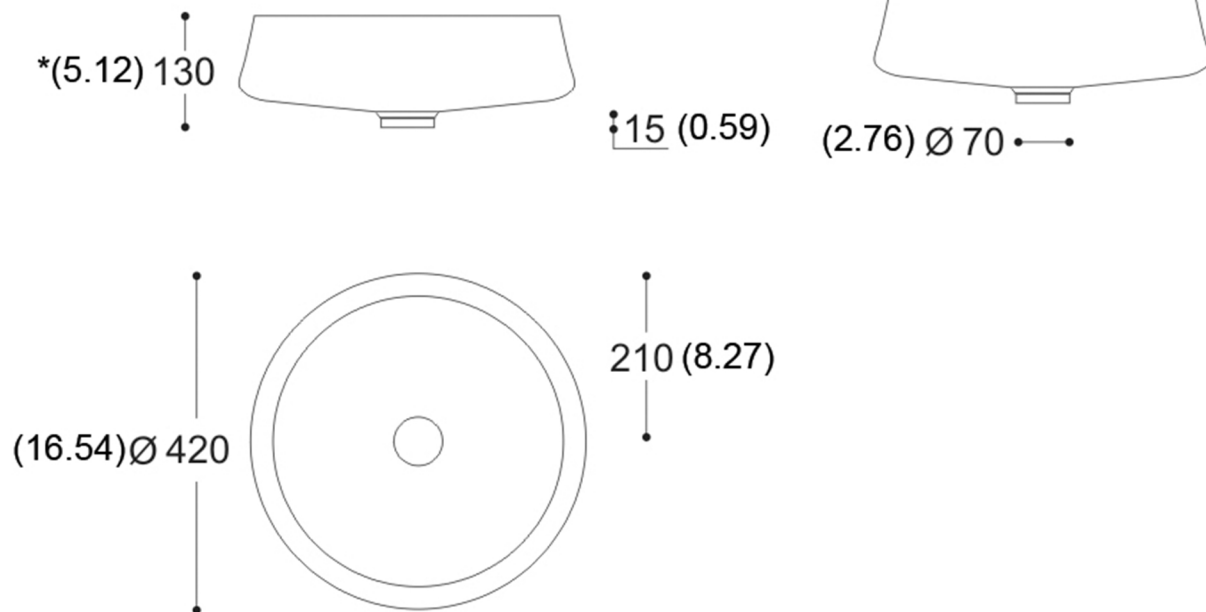

ALUMIX EXTE LUX

Model: ALUMIX EXTE LUX

Category: Bathroom Sink

Material: Aluminum

Dimensions: 16.5" (L) x 16.5" (W) x 5.5" (D)

Description: Luxury bathroom sink in black and gold finish.

*Numbers in technical sheet are in inches

*Numbers are in inches