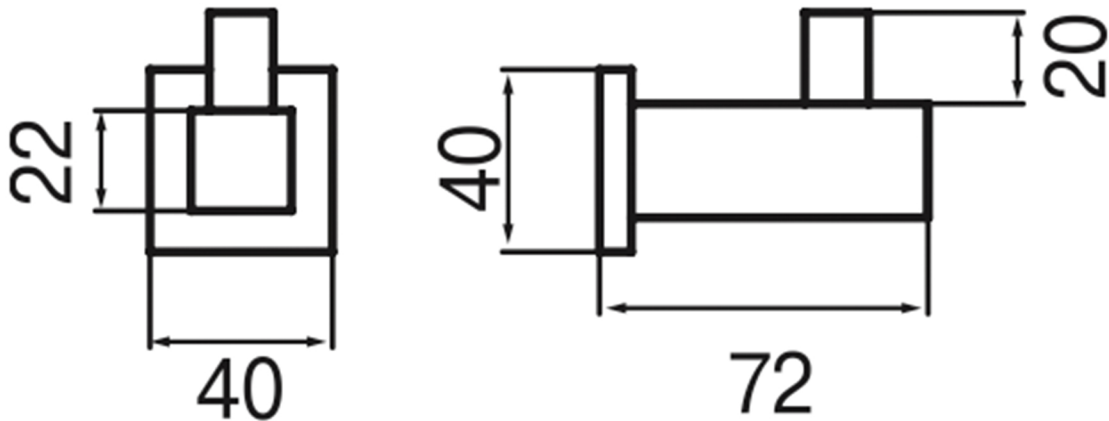

## SKIP DIAMOND

Model: Skip Diamond

Category: Accessories

Material: Brass

Dimensions: 1.5" (L) x 1.5" (W) x 2.8" (H)

Description: Luxury wall hook in polished chrome finish.

\*Numbers are in millimeters