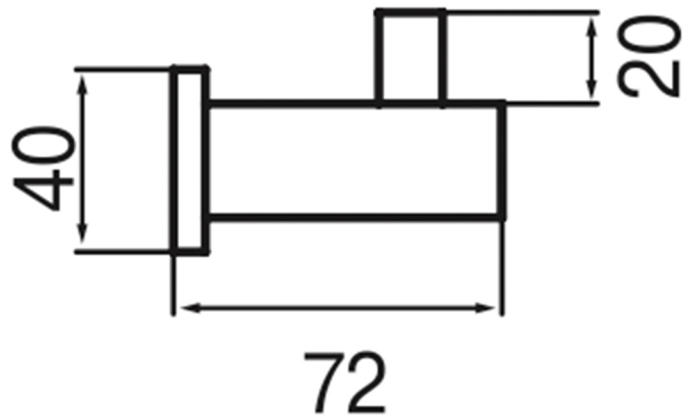

## SKIP DIAMOND

Model: Skip Diamond

Category: Accessories

Material: Brass

Dimensions: 1.5" (L) x 1.5" (W) x 2.8" (H)

Description: Luxury wall hook in polished gold finish.

\*Numbers are in millimeters