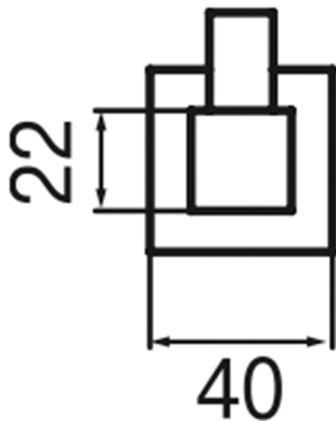

## SKIP DIAMOND

Model: Skip Diamond

Category: Accessories

Material: Brass

Dimensions: 1.5" (L) x 1.5" (W) x 2.8" (H)

Description: Luxury wall hook in polished gold finish.

\*Numbers are in millimeters